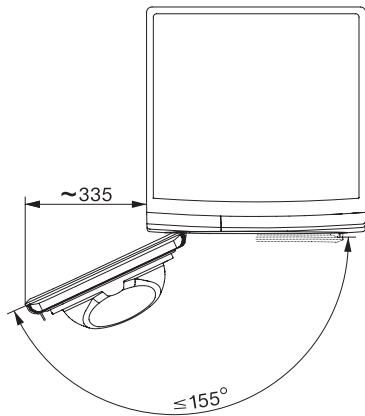

TWR780WP Eco&Steam&9kg
Sušička s tepelným čerpadlem T1:
9 kg | M Touch | SteamCare | SilenceDrum | DryCare 40

T1 installation drawing, facia 5 degree, measures in mm

T1 drawing, facia 5 degree, measures in mm

T1 drawing, facia 5 degree, with porthole, measures in mm

T1 drawing, facia 5 degree, measures in mm