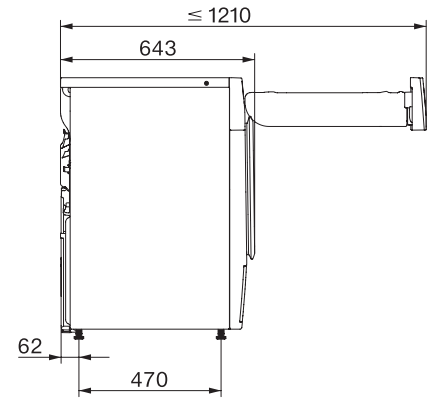

TWH780WP EcoSpeed&9kg  
Sušička s tepelným čerpadlem T1:  
9 kg | DirectSensor | SilenceDrum | DryCare 40 | EcoSpeed

T1 installation drawing, facia 5 degree, measures in mm

T1 drawing, facia 5 degree, measures in mm

T1 drawing, facia 5 degree, with porthole, measures in mm

T1 drawing, facia 5 degree, measures in mm