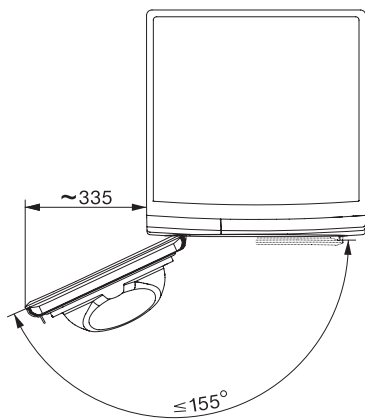

TWH780WP EcoSpeed&9kg  
Sušička s tepelným čerpadlem T1:  
9 kg | DirectSensor | SilenceDrum | DryCare 40 | EcoSpeed

T1 installation drawing, facia 5 degree, measures in mm

T1 drawing, facia 5 degree, measures in mm

T1 drawing, facia 5 degree, with porthole, measures in mm

T1 drawing, facia 5 degree, measures in mm