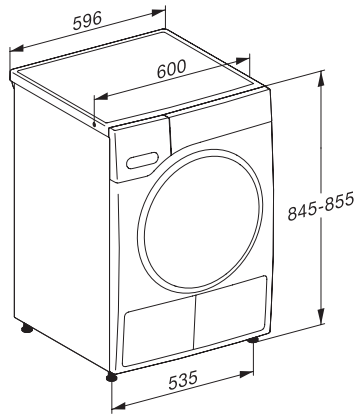

TWH780WP EcoSpeed&9kg  
Sušička s tepelným čerpadlem T1:  
9 kg | DirectSensor | SilenceDrum | DryCare 40 | EcoSpeed

EAN: 4002516881704 / Číslo materiálu: 12740480 /  
Číslo starého materiálu: 12WH7802CZ

TWH780WP EcoSpeed&9kg  
Sušička s tepelným čerpadlem T1:  
9 kg | DirectSensor | SilenceDrum | DryCare 40 | EcoSpeed

T1 installation drawing, facia 5 degree, measures in mm

T1 drawing, facia 5 degree, measures in mm

T1 drawing, facia 5 degree, with porthole, measures in mm

T1 drawing, facia 5 degree, measures in mm