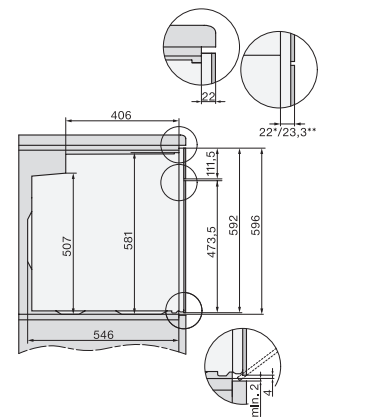

H 7464 BPX

Pečící trouba bez rukojeti

v perfektně kombinovatelném designu s pokrmovým teploměrem a LED osvětlením.

installation H7000 XL, installation drawing

side view H7000 XL, installation drawings

built-in H7000 XL, installation drawing

Installation H7000 XL underframe, installation drawings

Installation H7000 BM XL, installation drawings

side view H7000 XL build-under, installation drawing

side view Kombi BM XL, installation drawings

Installation Kombi BM XL, installation drawings