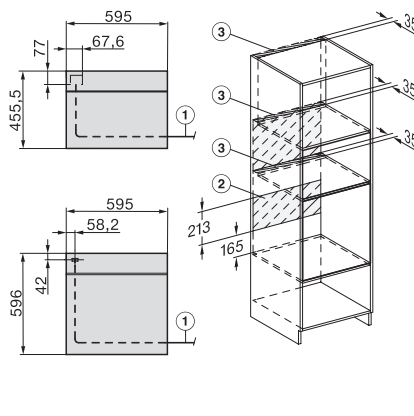

H 7464 BPX

Pečící trouba bez rukojeti

v perfektně kombinovatelném designu s pokrmovým teploměrem a LED osvětlením.

installation H7000 XL, installation drawing

side view H7000 XL, installation drawings

built-in H7000 XL, installation drawing

Installation H7000 XL underframe, installation drawings

Installation H7000 BM XL, installation drawings

side view H7000 XL build-under, installation drawing

side view Kombi BM XL, installation drawings

Installation Kombi BM XL, installation drawings