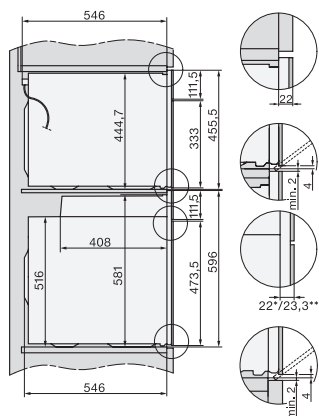

H 7464 BPX

Pečící trouba bez rukojeti

v perfektně kombinovatelném designu s pokrmovým teploměrem a LED osvětlením.

installation H7000 XL, installation drawing

side view H7000 XL, installation drawings

built-in H7000 XL, installation drawing

Installation H7000 XL underframe, installation drawings

Installation H7000 BM XL, installation drawings

side view H7000 XL build-under, installation drawing

side view Kombi BM XL, installation drawings

Installation Kombi BM XL, installation drawings