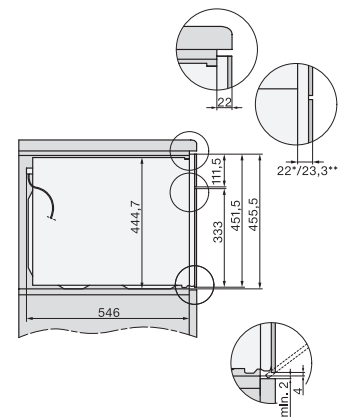

## H 7440 BMX

Kompaktní pečicí trouba s mikrovlnou bez rukojeti  
s automatickými programy a kombinovanými provozními způsoby

side view H7000 BM, installation drawings

built-in H7000 BM, installation drawing

built-in H7000 BM build-under, installation drawings

installation H7000 BM, installation drawing

Installation H7000 BM XL, installation drawings

side view H7000 BM build-under, installation drawings

side view Kombi BM XL, installation drawings