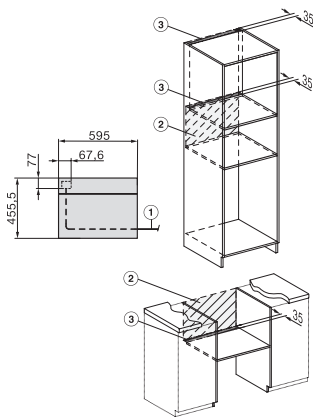

## H 7440 BMX

Kompaktní pečicí trouba s mikrovlnou bez rukojeti  
s automatickými programy a kombinovanými provozními způsoby

side view H7000 BM, installation drawings

built-in H7000 BM, installation drawing

built-in H7000 BM build-under, installation drawings

installation H7000 BM, installation drawing

Installation H7000 BM XL, installation drawings

side view H7000 BM build-under, installation drawings

side view Kombi BM XL, installation drawings