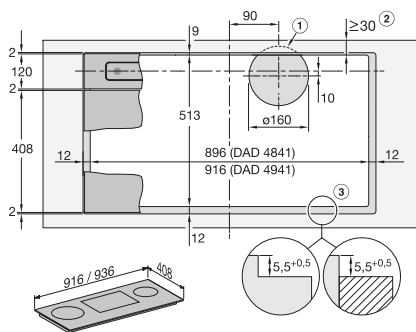

DAD4841, DAD4941, surface mounted installation, common cutout, Installation drawings