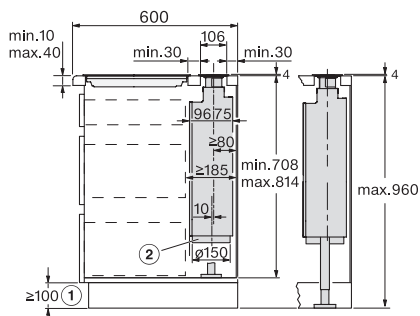

### Výsuvný odsavač par

v elegantním obsidian černém designu a s intuitivním ovládáním SmartControl

DAD4841, DAD4941, surface mounted installation, common cutout, Installation drawings

DAD4841, DAD4941, flush, Installation drawings

DAD4841, DAD4941, surface mounted installation, common cutout, Installation drawings

DAD4841, DAD4941, flush, Installation drawings

DAD4841, DAD4941, overlying – AP600 mm, Side view, Installation drawings

DAD4841, DAD4941, flush – AP600 mm, Side view, Installation drawings

DAD4841, DAD4941, overlying – AP600 mm, common cutout, Installation drawings

DAD4841, DAD4941, flush – AP600 mm, common cutout, Installation drawings