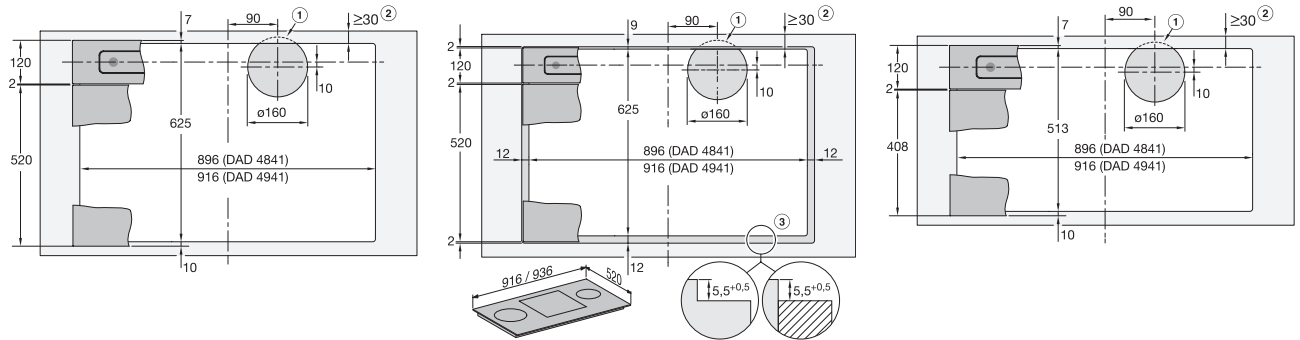

DAD4841, DAD4941, Installation drawings

DAD4841, DAD4941, overlying, Installation drawings

DAD4841, DAD4941, flush, Installation drawings

DAD 4841 Black Levantar

Výsuvný odsavač par

v elegantním obsidian černém designu a s intuitivním ovládáním SmartControl