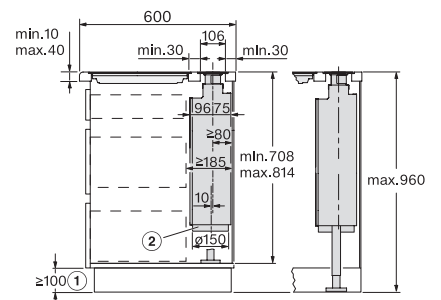

### Výsuvný odsavač par

v elegantním obsidian černém designu a s intuitivním ovládáním SmartControl

DAD4841, DAD4941, surface mounted installation, common cutout, Installation drawings

DAD4841, DAD4941, flush, Installation drawings

DAD4841, DAD4941, surface mounted installation, common cutout, Installation drawings

DAD4841, DAD4941, flush, Installation drawings

DAD4841, DAD4941, overlying – AP600 mm, Side view, Installation drawings

DAD4841, DAD4941, flush – AP600 mm, Side view, Installation drawings

DAD4841, DAD4941, overlying – AP600 mm, common cutout, Installation drawings

DAD4841, DAD4941, flush – AP600 mm, common cutout, Installation drawings