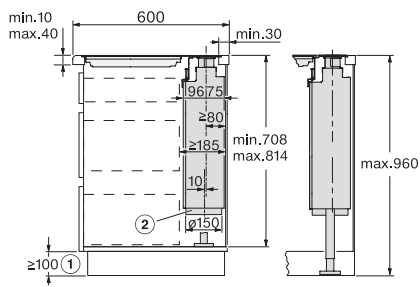

### Výsuvný odsavač par

v elegantním obsidian černém designu a s intuitivním ovládáním SmartControl

DAD4841, DAD4941, surface mounted installation, common cutout, Installation drawings

DAD4841, DAD4941, flush, Installation drawings

DAD4841, DAD4941, surface mounted installation, common cutout, Installation drawings

DAD4841, DAD4941, flush, Installation drawings

DAD4841, DAD4941, overlying – AP600 mm, Side view, Installation drawings

DAD4841, DAD4941, flush – AP600 mm, Side view, Installation drawings

DAD4841, DAD4941, overlying – AP600 mm, common cutout, Installation drawings

DAD4841, DAD4941, flush – AP600 mm, common cutout, Installation drawings