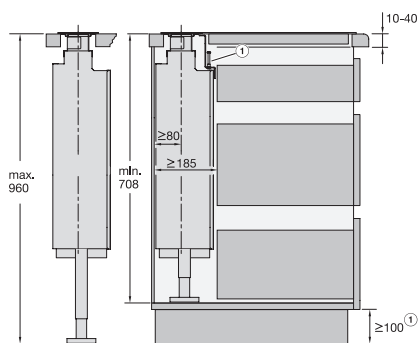

DAD4840, DAD4940, DAD4841, DAD4941 - surface mounted, AP > 600 mm – side view – Installation drawings

DAD4840, DAD4940, DAD4841, DAD4941 - flush – side view – Installation drawings

DAD4841, Installation drawings

DAD4841, DAD4941, Installation drawings

DAD4841, DAD4941, Installation drawings

DAD4841, DAD4941, overlying, Installation drawings

DAD4841, DAD4941, flush, Installation drawings