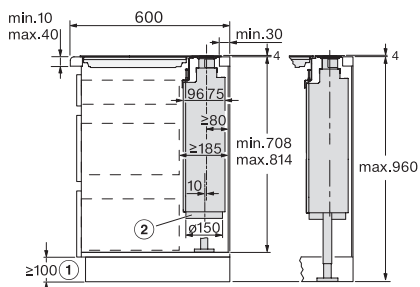

### Výsuvný odsavač par

v elegantním obsidian černém designu a s intuitivním ovládáním SmartControl

DAD4841, DAD4941, surface mounted installation, common cutout, Installation drawings

DAD4841, DAD4941, flush, Installation drawings

DAD4841, DAD4941, surface mounted installation, common cutout, Installation drawings

DAD4841, DAD4941, flush, Installation drawings

DAD4841, DAD4941, overlying – AP600 mm, Side view, Installation drawings

DAD4841, DAD4941, flush – AP600 mm, Side view, Installation drawings

DAD4841, DAD4941, overlying – AP600 mm, common cutout, Installation drawings

DAD4841, DAD4941, flush – AP600 mm, common cutout, Installation drawings