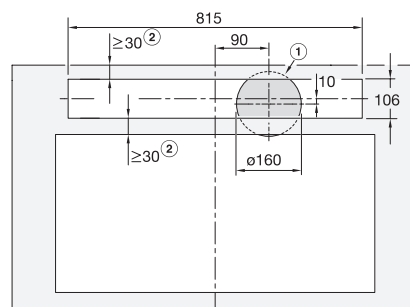

DAD 4841 Black Levantar

Výsuvný odsavač par

v elegantním obsidian černém designu a s intuitivním ovládáním SmartControl