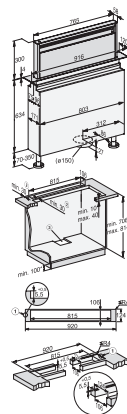

### Výsuvný odsavač par

v elegantním obsidian černém designu a s intuitivním ovládáním SmartControl

DAD4840, DAD4940, DAD4841, DAD4941 - surface mounted, AP > 600 mm – side view – Installation drawings

DAD4840, DAD4940, DAD4841, DAD4941 - flush – side view – Installation drawings

DAD4840, DAD4940, DAD4841, DAD4941 - surface mounted, AP > 600 mm – side view – Installation drawings

DAD4840, DAD4940, DAD4841, DAD4941 - flush – side view – Installation drawings

DAD4841, Installation drawings

DAD4841, DAD4941, flush – AP600 mm, Side view, Installation drawings

DAD4841, DAD4941, overlying – AP600 mm, common cutout, Installation drawings

DAD4841, DAD4941, flush – AP600 mm, common cutout, Installation drawings