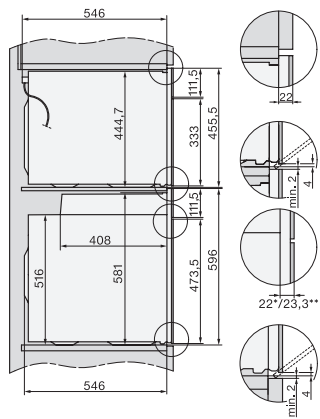

H 7860 BPX 125 Gala Ed

Pečící trouba bez rukojeti

v perfektně kombinovatelném designu s pokrmovým teploměrem a BrillantLight.

installation H7000 XL, installation drawing

side view H7000 XL, installation drawings

built-in H7000 XL, installation drawing

Installation H7000 XL underframe, installation drawings

Installation H7000 BM XL, installation drawings

side view H7000 XL build-under, installation drawing

side view Kombi BM XL, installation drawings