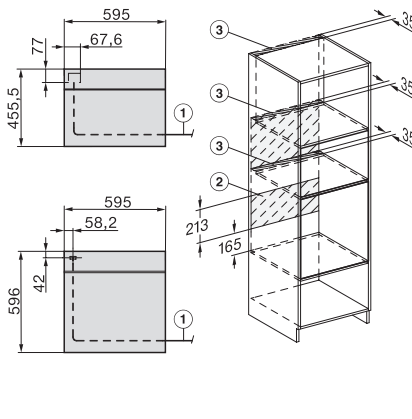

H 7860 BPX 125 Gala Ed

Pečící trouba bez rukojeti

v perfektně kombinovatelném designu s pokrmovým teploměrem a BrillantLight.

installation H7000 XL, installation drawing

side view H7000 XL, installation drawings

built-in H7000 XL, installation drawing

Installation H7000 XL underframe, installation drawings

Installation H7000 BM XL, installation drawings

side view H7000 XL build-under, installation drawing

side view Kombi BM XL, installation drawings