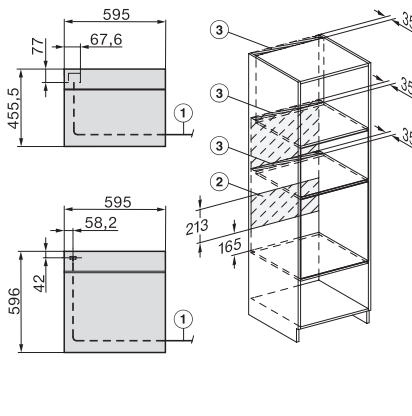

## H 7464 BPX 125 Gala Ed

Pečící trouba bez rukojeti

v perfektně kombinovatelném designu s pokrmovým teploměrem a LED osvětlením.

installation H7000 XL, installation drawing

side view H7000 XL, installation drawings

built-in H7000 XL, installation drawing

Installation H7000 XL underframe, installation drawings

Installation H7000 BM XL, installation drawings

side view H7000 XL build-under, installation drawing

side view Kombi BM XL, installation drawings