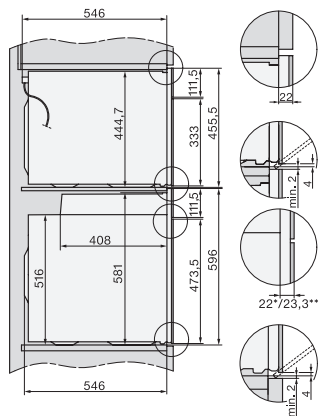

## H 7464 BPX 125 Gala Ed

Pečící trouba bez rukojeti

v perfektně kombinovatelném designu s pokrmovým teploměrem a LED osvětlením.

installation H7000 XL, installation drawing

side view H7000 XL, installation drawings

built-in H7000 XL, installation drawing

Installation H7000 XL underframe, installation drawings

Installation H7000 BM XL, installation drawings

side view H7000 XL build-under, installation drawing

side view Kombi BM XL, installation drawings