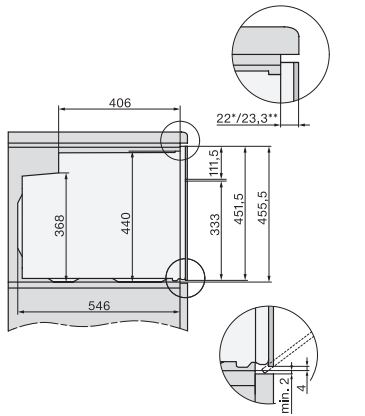

H 7440 BPX 125 Gala Ed

Kompaktní pečicí trouba bez rukojeti

v perfektně kombinovatelném designu s LED osvětlením a pyrolýzou.

side view H7000 M, installation drawings

built-in H7000 M, installation drawing

built-in H7000 M build-under, installation drawing

Installation H7000 M, installation drawing

side view H7000 M build-under, installation drawings