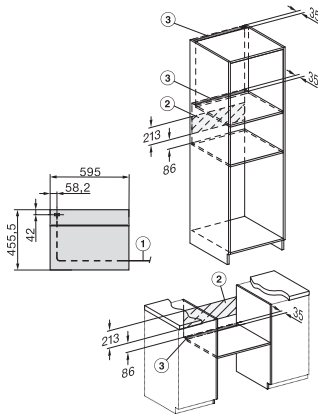

H 7440 BPX 125 Gala Ed

Kompaktní pečicí trouba bez rukojeti

v perfektně kombinovatelném designu s LED osvětlením a pyrolýzou.

side view H7000 M, installation drawings

built-in H7000 M, installation drawing

built-in H7000 M build-under, installation drawing

Installation H7000 M, installation drawing

side view H7000 M build-under, installation drawings