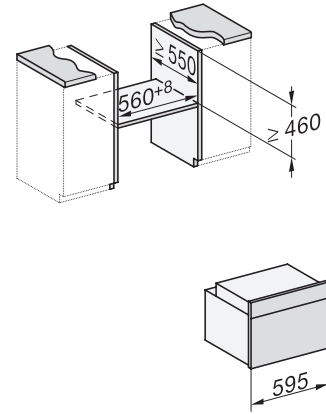

H 7440 BPX 125 Gala Ed

Kompaktní pečicí trouba bez rukojeti

v perfektně kombinovatelném designu s LED osvětlením a pyrolýzou.

side view H7000 M, installation drawings

built-in H7000 M, installation drawing

built-in H7000 M build-under, installation drawing

Installation H7000 M, installation drawing

side view H7000 M build-under, installation drawings