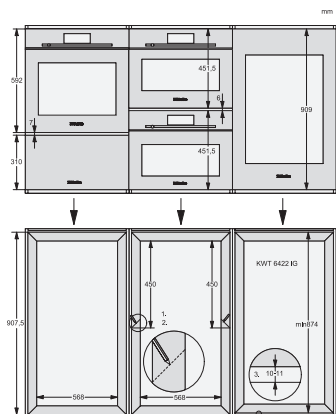

KWT6422iG, KWT6422iG-1, Installation draw, side view

ENB1060, combination 2x45er + KWT6422iG, Installation draw

KWT6422iG, KWT6422iG-1, Interior dimensions (Installation drawings)

ENB1060, combination 60er & 32er ESW + 2x45er + KWT6422iG, Installation draw