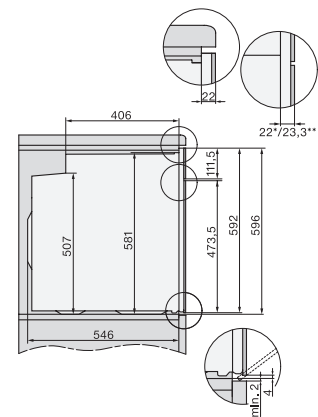

H 2861-1 B 125 Edition

Pečicí trouba

v kombinovatelném designu s funkcí AirFry, síťovým propojením a PerfectClean.

installation H7000 XL, installation drawing

side view H7000 XL, installation drawings

built-in H7000 XL, installation drawing

Installation H7000 XL underframe, installation drawings

H7000 handle, glass, installation drawings

side view H7000 XL build-under, installation drawing