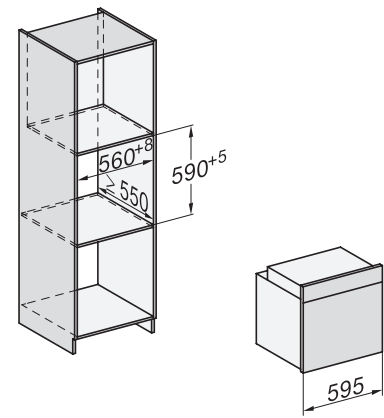

H 2861-1 B 125 Edition

Pečicí trouba

v kombinovatelném designu s funkcí AirFry, síťovým propojením a PerfectClean.

installation H7000 XL, installation drawing

side view H7000 XL, installation drawings

built-in H7000 XL, installation drawing

Installation H7000 XL underframe, installation drawings

H7000 handle, glass, installation drawings

side view H7000 XL build-under, installation drawing