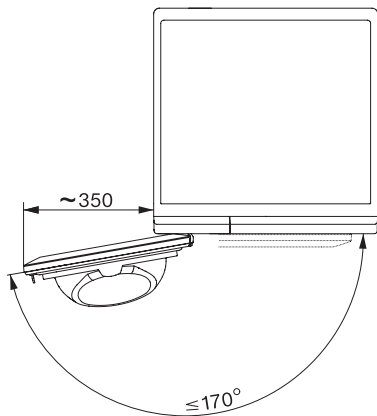

TEL695WP 125 Gala Edition

Sušička s tepelným čerpadlem T1:

9 kg | ComfortSensor | SteamCare | SilenceDrum | DryCare 40

T1 installation drawing, slanted facia or straight facia, measures in mm

T1 drawing, slanted facia or straight facia, measures in mm

T1 drawing, slanted facia or straight facia, with porthole, measures in mm

T1 drawing, slanted facia or straight facia, measures in mm