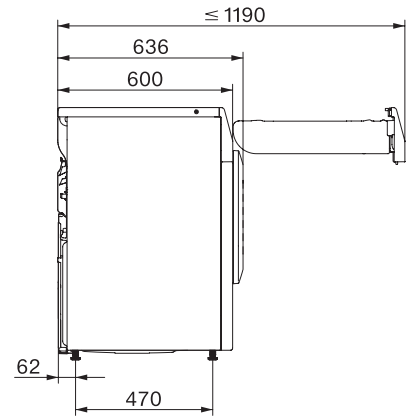

TEL695WP 125 Gala Edition

Sušička s tepelným čerpadlem T1:

9 kg | ComfortSensor | SteamCare | SilenceDrum | DryCare 40

T1 installation drawing, slanted facia or straight facia, measures in mm

T1 drawing, slanted facia or straight facia, measures in mm

T1 drawing, slanted facia or straight facia, with porthole, measures in mm

T1 drawing, slanted facia or straight facia, measures in mm