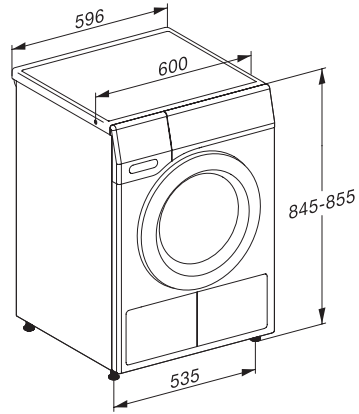

TEL695WP 125 Gala Edition

Sušička s tepelným čerpadlem T1:

9 kg | ComfortSensor | SteamCare | SilenceDrum | DryCare 40

T1 installation drawing, slanted facia or straight facia, measures in mm

T1 drawing, slanted facia or straight facia, measures in mm

T1 drawing, slanted facia or straight facia, with porthole, measures in mm

T1 drawing, slanted facia or straight facia, measures in mm