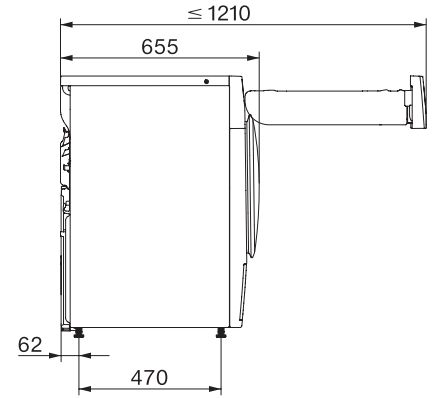

TWL680WP 125 Gala Edition
Sušička s tepelným čerpadlem T1:
9 kg | ComfortSensor | SteamCare | SilenceDrum | DryCare 40

T1 installation drawing, facia 5 degree, measures in mm

T1 drawing, facia 5 degree, measures in mm

T1 drawing, facia 5 degree, without porthole, measures in mm

T1 drawing, facia 5 degree, measures in mm