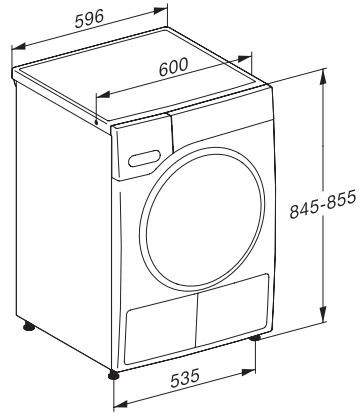

TWL680WP 125 Gala Edition
Sušička s tepelným čerpadlem T1:
9 kg | ComfortSensor | SteamCare | SilenceDrum | DryCare 40

T1 installation drawing, facia 5 degree, measures in mm

T1 drawing, facia 5 degree, measures in mm

T1 drawing, facia 5 degree, without porthole, measures in mm

T1 drawing, facia 5 degree, measures in mm