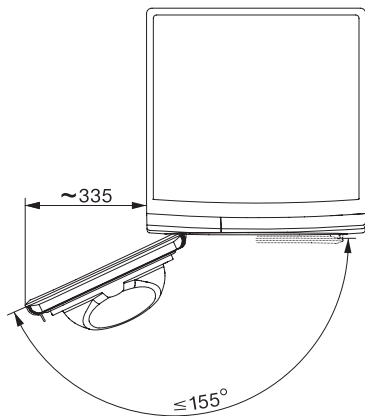

TWL680WP 125 Gala Edition
Sušička s tepelným čerpadlem T1:
9 kg | ComfortSensor | SteamCare | SilenceDrum | DryCare 40

T1 installation drawing, facia 5 degree, measures in mm

T1 drawing, facia 5 degree, measures in mm

T1 drawing, facia 5 degree, without porthole, measures in mm

T1 drawing, facia 5 degree, measures in mm