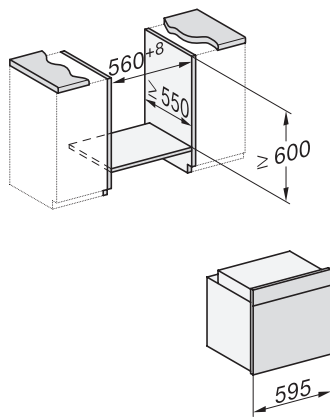

H 2861 B
 Pečicí trouba
 kombinovatelný design s propojením, PerfectClean a výsuvnými pojezdy FlexiClip.

installation H7000 XL, installation drawing

side view H7000 XL, installation drawings

built-in H7000 XL, installation drawing

Installation H7000 XL underframe, installation drawings

H7000 handle, glass, installation drawings

side view H7000 XL build-under, installation drawing