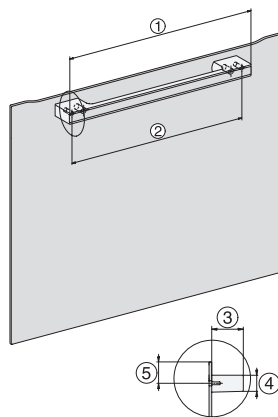

H 2861 B
 Pečicí trouba
 kombinovatelný design s propojením, PerfectClean a výsuvnými pojezdy FlexiClip.

installation H7000 XL, installation drawing

side view H7000 XL, installation drawings

built-in H7000 XL, installation drawing

Installation H7000 XL underframe, installation drawings

H7000 handle, glass, installation drawings

side view H7000 XL build-under, installation drawing