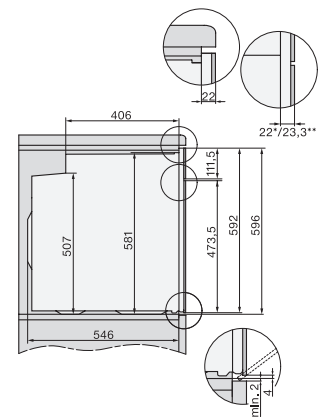

H 2861 B
 Pečicí trouba
 kombinovatelný design s propojením, PerfectClean a výsuvnými pojezdy FlexiClip.

installation H7000 XL, installation drawing

side view H7000 XL, installation drawings

built-in H7000 XL, installation drawing

Installation H7000 XL underframe, installation drawings

H7000 handle, glass, installation drawings

side view H7000 XL build-under, installation drawing