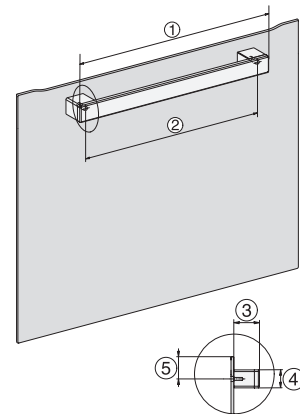

H 2465 B ACTIVE

Pečící trouba

v moderním designu s funkcí propojení a úpravou PerfectClean za příznivou cenu.

installation H7000 XL, installation drawing

side view H7000 XL, installation drawings

built-in H7000 XL, installation drawing

H226x-1B/BP/E/EP/I/IP, H2x6xB/BP, H7x6xB/BP/BPX, installation drawings

side view H7000 XL build-under, installation drawing

H2465B, H2465BP, H2466B, H2466BP, H2467B, H2467BP, H2468B, H2468BP, installation drawings