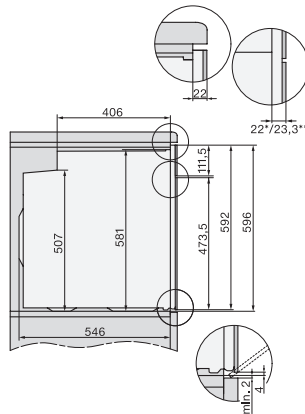

### Pečičí trouba

v moderním designu s propojením, PerfectClean a výsuvnými pojedy FlexiClip.

installation H7000 XL, installation drawing

side view H7000 XL, installation drawings

built-in H7000 XL, installation drawing

Installation H7000 XL underframe, installation drawings

side view H7000 XL build-under, installation drawing

H2465B, H2465BP, H2466B, H2466BP, H2467B, H2467BP, H2468B, H2468BP, H2469B, H2469BP installation drawings