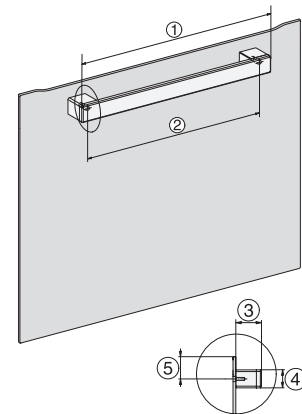

### Pečičí trouba

v moderním designu s propojením, PerfectClean a výsuvnými pojedy FlexiClip.

installation H7000 XL, installation drawing

side view H7000 XL, installation drawings

built-in H7000 XL, installation drawing

Installation H7000 XL underframe, installation drawings

side view H7000 XL build-under, installation drawing

H2465B, H2465BP, H2466B, H2466BP, H2467B, H2467BP, H2468B, H2468BP, H2469B, H2469BP installation drawings