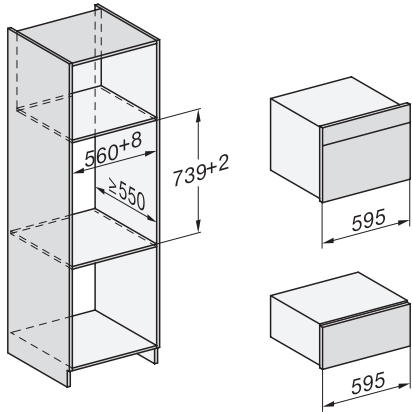

DGC 7840 HCX Pro

Kompaktní konvektomat bez rukojeti

pro přípravu v páře a pečení s bezdrátovým pokrmovým teploměrem + HydroClean.

Installation DG, DGM, DGC XL, ESW7x20 installation drawings