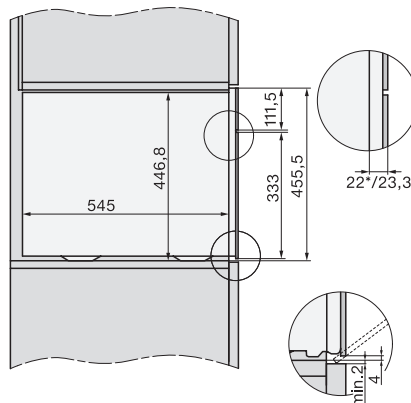

built-in DG DGM DGC XL build-under, installation drawing

DGC7x4x built-in tall cabinet, installation drawing

DGC7x40 connections and ventilation 45cm, installation drawing

DGC7x4x swivel range of the aperture, installation drawings

screw joint DGC XL, installation drawing

side view DGC XL, installation drawings