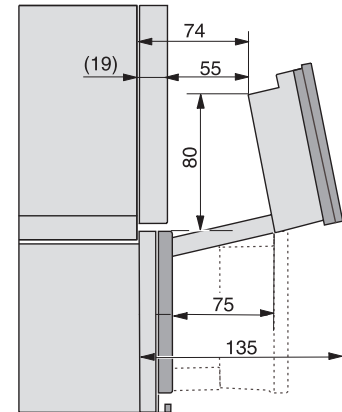

built-in DG DGM DGC XL build-under, installation drawing

DGC7x4x built-in tall cabinet, installation drawing

DGC7x40 connections and ventilation 45cm, installation drawing

DGC7x4x swivel range of the aperture, installation drawings

screw joint DGC XL, installation drawing

side view DGC XL, installation drawings