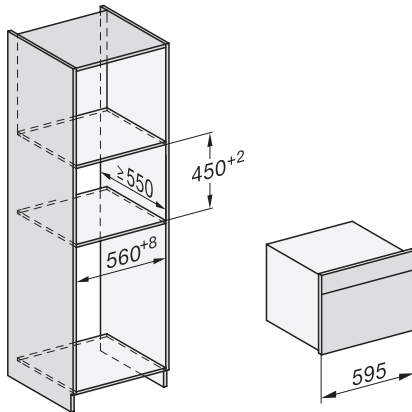

built-in DG DGM DGC XL build-under, installation drawing

DGC7x4x built-in tall cabinet, installation drawing

DGC7x40 connections and ventilation 45cm, installation drawing

DGC7x4x swivel range of the aperture, installation drawings