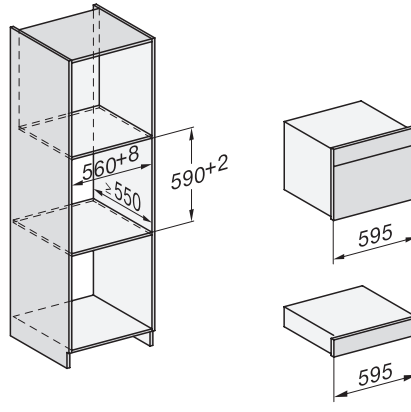

Installation_DG_DGM_DGC_XL_ESW7x10_EVS7010, installation drawings