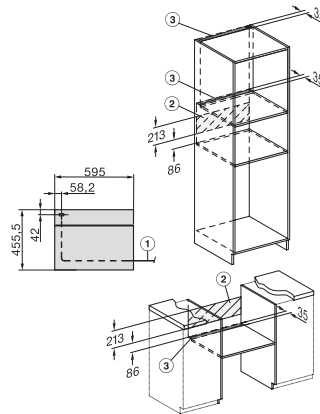

## H 7840 BP

Kompaktní pečicí trouba

v perfektně kombinovatelném designu s pokrmovým teploměrem a BrillantLight.

side view H7000 M, installation drawings

side view H7000 M, installation drawings, GB, AU

built-in H7000 M, installation drawing

built-in H7000 M build-under, installation drawing

Installation H7000 M, installation drawing

H7000 handle, glass, installation drawings

side view H7000 M build-under, installation drawings