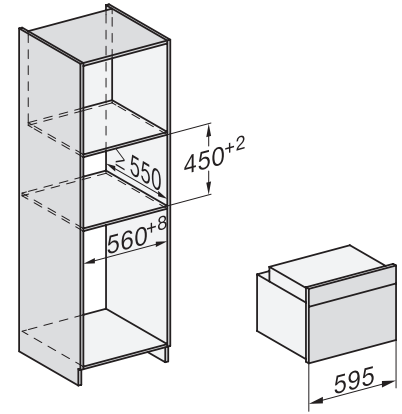

## H 7840 BP

Kompaktní pečicí trouba

v perfektně kombinovatelném designu s pokrmovým teploměrem a BrillantLight.

side view H7000 M, installation drawings

side view H7000 M, installation drawings, GB, AU

built-in H7000 M, installation drawing

built-in H7000 M build-under, installation drawing

Installation H7000 M, installation drawing

H7000 handle, glass, installation drawings

side view H7000 M build-under, installation drawings