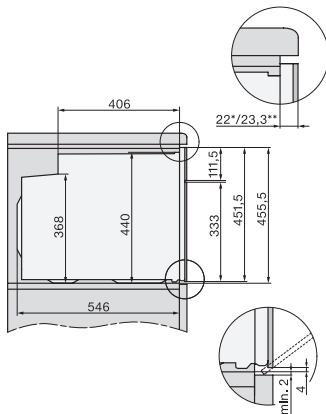

## H 7840 BP

Kompaktní pečicí trouba

v perfektně kombinovatelném designu s pokrmovým teploměrem a BrillantLight.

side view H7000 M, installation drawings

side view H7000 M, installation drawings, GB, AU

built-in H7000 M, installation drawing

built-in H7000 M build-under, installation drawing

Installation H7000 M, installation drawing

H7000 handle, glass, installation drawings

side view H7000 M build-under, installation drawings