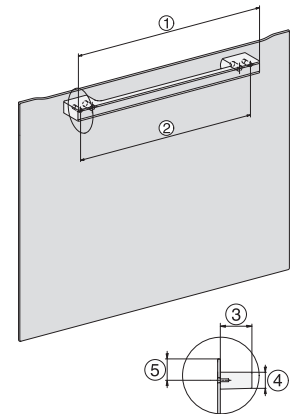

## H 7840 BP

Kompaktní pečicí trouba

v perfektně kombinovatelném designu s pokrmovým teploměrem a BrillantLight.

side view H7000 M, installation drawings

side view H7000 M, installation drawings, GB, AU

built-in H7000 M, installation drawing

built-in H7000 M build-under, installation drawing

Installation H7000 M, installation drawing

H7000 handle, glass, installation drawings

side view H7000 M build-under, installation drawings