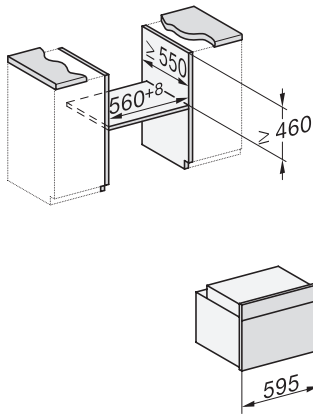

## H 7840 BP

Kompaktní pečicí trouba

v perfektně kombinovatelném designu s pokrmovým teploměrem a BrillantLight.

side view H7000 M, installation drawings

side view H7000 M, installation drawings, GB, AU

built-in H7000 M, installation drawing

built-in H7000 M build-under, installation drawing

Installation H7000 M, installation drawing

H7000 handle, glass, installation drawings

side view H7000 M build-under, installation drawings