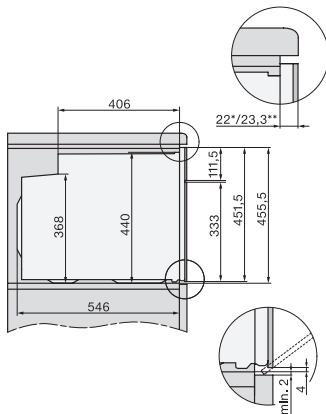

H 7840 BP

Kompaktní pečicí trouba

v perfektně kombinovatelném designu s pokrmovým teploměrem a BrillantLight.

side view H7000 M, installation drawings

side view H7000 M, installation drawings, GB, AU

built-in H7000 M, installation drawing

built-in H7000 M build-under, installation drawing

Installation H7000 M, installation drawing

H7000 handle, glass, installation drawings

side view H7000 M build-under, installation drawings