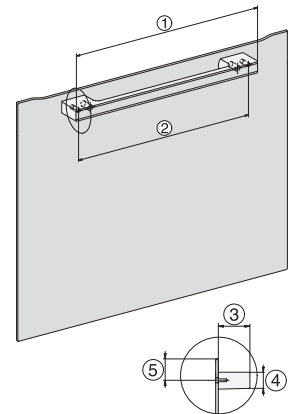

H 7840 BP

Kompaktní pečicí trouba

v perfektně kombinovatelném designu s pokrmovým teploměrem a BrillantLight.

side view H7000 M, installation drawings

side view H7000 M, installation drawings, GB, AU

built-in H7000 M, installation drawing

built-in H7000 M build-under, installation drawing

Installation H7000 M, installation drawing

H7000 handle, glass, installation drawings

side view H7000 M build-under, installation drawings