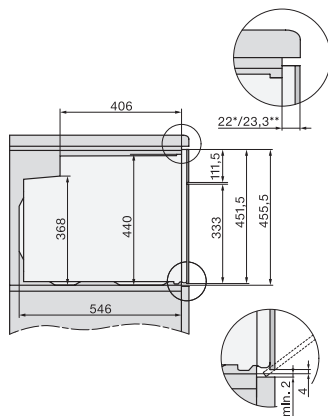

H 7840 BP

Kompaktní pečicí trouba

v perfektně kombinovatelném designu s pokrmovým teploměrem a BrillantLight.

side view H7000 M, installation drawings

side view H7000 M, installation drawings, GB, AU

built-in H7000 M, installation drawing

built-in H7000 M build-under, installation drawing

Installation H7000 M, installation drawing

H7000 handle, installation drawing

side view H7000 M build-under, installation drawings