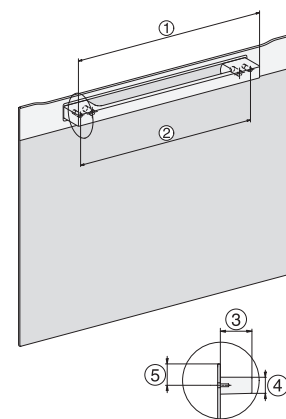

H 7840 BP

Kompaktní pečicí trouba

v perfektně kombinovatelném designu s pokrmovým teploměrem a BrillantLight.

side view H7000 M, installation drawings

side view H7000 M, installation drawings, GB, AU

built-in H7000 M, installation drawing

built-in H7000 M build-under, installation drawing

Installation H7000 M, installation drawing

H7000 handle, installation drawing

side view H7000 M build-under, installation drawings