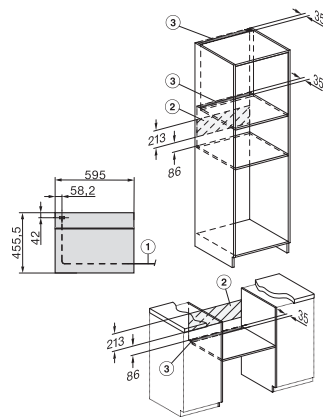

H 7440 BPX

Kompaktní pečicí trouba bez rukojeti

v perfektně kombinovatelném designu s LED osvětlením a pyrolýzou.

side view H7000 M, installation drawings

built-in H7000 M, installation drawing

built-in H7000 M build-under, installation drawing

Installation H7000 M, installation drawing

side view H7000 M build-under, installation drawings