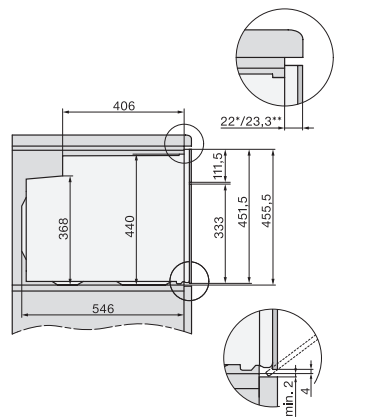

H 7440 BPX

Kompaktní pečicí trouba bez rukojeti

v perfektně kombinovatelném designu s LED osvětlením a pyrolýzou.

side view H7000 M, installation drawings

built-in H7000 M, installation drawing

built-in H7000 M build-under, installation drawing

Installation H7000 M, installation drawing

side view H7000 M build-under, installation drawings