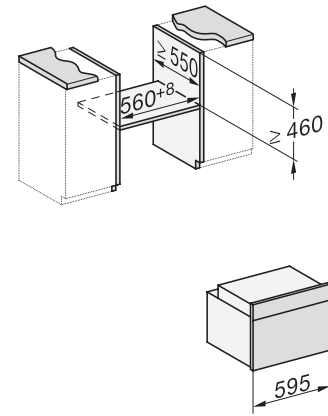

H 7440 BPX

Kompaktní pečicí trouba bez rukojeti

v perfektně kombinovatelném designu s LED osvětlením a pyrolýzou.

side view H7000 M, installation drawings

built-in H7000 M, installation drawing

built-in H7000 M build-under, installation drawing

Installation H7000 M, installation drawing

side view H7000 M build-under, installation drawings