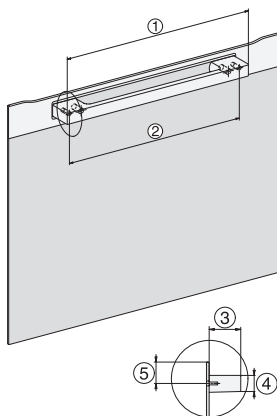

## H 7440 B

Kompaktní pečicí trouba

v perfektně kombinovatelném designu s LED osvětlením a PerfectClean.

side view H7000 M, installation drawings

side view H7000 M, installation drawings, GB, AU

built-in H7000 M, installation drawing

built-in H7000 M build-under, installation drawing

Installation H7000 M, installation drawing

H7000 handle, installation drawing

H7000 handle, glass, installation drawings

side view H7000 M build-under, installation drawings