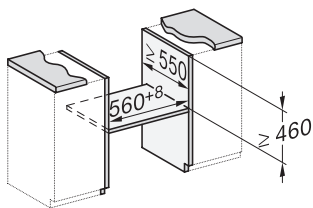

## H 7440 B

Kompaktní pečicí trouba

v perfektně kombinovatelném designu s LED osvětlením a PerfectClean.

side view H7000 M, installation drawings

side view H7000 M, installation drawings, GB, AU

built-in H7000 M, installation drawing

built-in H7000 M build-under, installation drawing

Installation H7000 M, installation drawing

H7000 handle, installation drawing

H7000 handle, glass, installation drawings

side view H7000 M build-under, installation drawings