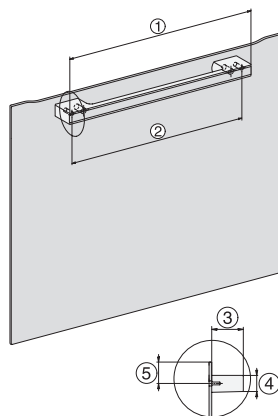

## H 7440 B

Kompaktní pečicí trouba

v perfektně kombinovatelném designu s LED osvětlením a PerfectClean.

side view H7000 M, installation drawings

side view H7000 M, installation drawings, GB, AU

built-in H7000 M, installation drawing

built-in H7000 M build-under, installation drawing

Installation H7000 M, installation drawing

H7000 handle, installation drawing

H7000 handle, glass, installation drawings

side view H7000 M build-under, installation drawings