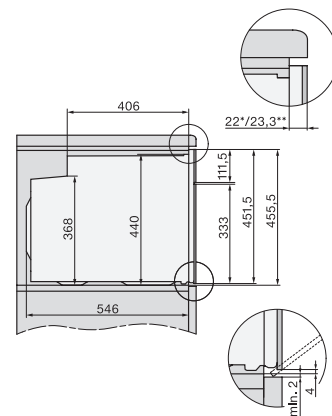

## H 7440 B

Kompaktní pečicí trouba

v perfektně kombinovatelném designu s LED osvětlením a PerfectClean.

side view H7000 M, installation drawings

side view H7000 M, installation drawings, GB, AU

built-in H7000 M, installation drawing

built-in H7000 M build-under, installation drawing

Installation H7000 M, installation drawing

H7000 handle, installation drawing

H7000 handle, glass, installation drawings

side view H7000 M build-under, installation drawings