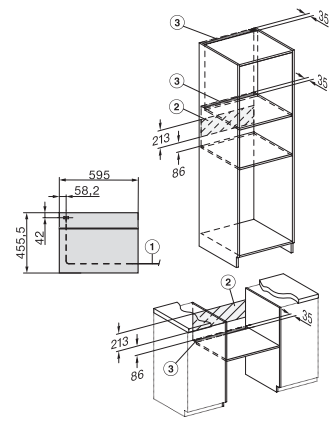

## H 7440 B

Kompaktní pečicí trouba

v perfektně kombinovatelném designu s LED osvětlením a PerfectClean.

side view H7000 M, installation drawings

side view H7000 M, installation drawings, GB, AU

built-in H7000 M, installation drawing

built-in H7000 M build-under, installation drawing

Installation H7000 M, installation drawing

H7000 handle, installation drawing

H7000 handle, glass, installation drawings

side view H7000 M build-under, installation drawings