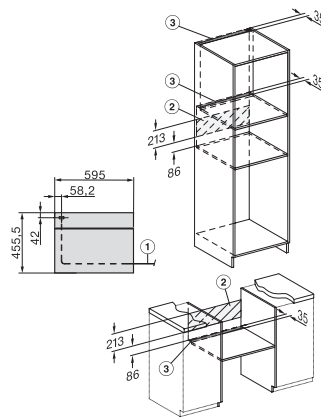

H 7244 BP

Kompaktní pečicí trouba

v perfektně kombinovat. designu s text. displejem, síť. propojením a pyrolýzou.

side view H7000 M, installation drawings

side view H7000 M, installation drawings, GB, AU

built-in H7000 M, installation drawing

built-in H7000 M build-under, installation drawing

Installation H7000 M, installation drawing

H7000 handle, installation drawing

side view H7000 M build-under, installation drawings