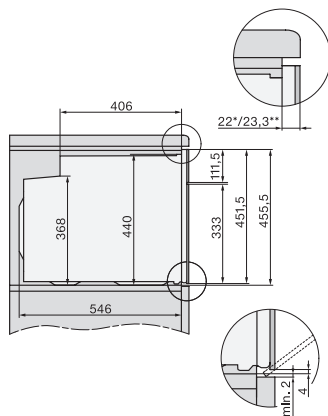

H 7244 BP

Kompaktní pečicí trouba

v perfektně kombinovat. designu s text. displejem, síť. propojením a pyrolýzou.

side view H7000 M, installation drawings

side view H7000 M, installation drawings, GB, AU

built-in H7000 M, installation drawing

built-in H7000 M build-under, installation drawing

Installation H7000 M, installation drawing

H7000 handle, installation drawing

side view H7000 M build-under, installation drawings