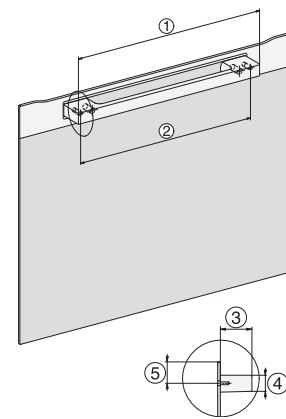

H 7244 BP

Kompaktní pečicí trouba

v perfektně kombinovat. designu s text. displejem, síť. propojením a pyrolýzou.

side view H7000 M, installation drawings

side view H7000 M, installation drawings, GB, AU

built-in H7000 M, installation drawing

built-in H7000 M build-under, installation drawing

Installation H7000 M, installation drawing

H7000 handle, installation drawing

side view H7000 M build-under, installation drawings