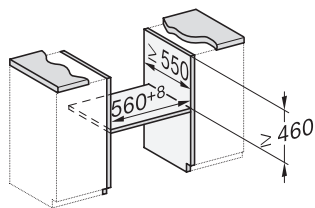

H 7244 BP

Kompaktní pečicí trouba

v perfektně kombinovat. designu s text. displejem, síť. propojením a pyrolýzou.

side view H7000 M, installation drawings

side view H7000 M, installation drawings, GB, AU

built-in H7000 M, installation drawing

built-in H7000 M build-under, installation drawing

Installation H7000 M, installation drawing

H7000 handle, installation drawing

side view H7000 M build-under, installation drawings