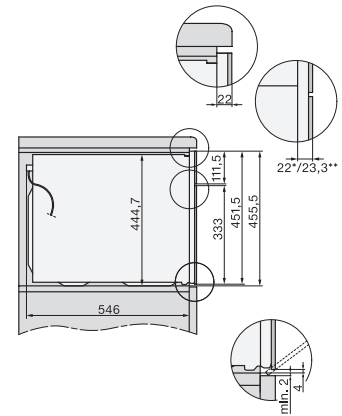

H 7145 BM

Kompaktní pečicí trouba s mikrovlnou

v elegantním černém designu, automatické programy, kombinované provozní způsoby

side view H7000 BM, installation drawings

built-in H7000 BM, installation drawing

built-in H7000 BM build-under, installation drawings

installation H7000 BM, installation drawing

Installation H7000BM, installation drawings, GB, AUS

side view H7000 BM build-under, installation drawings