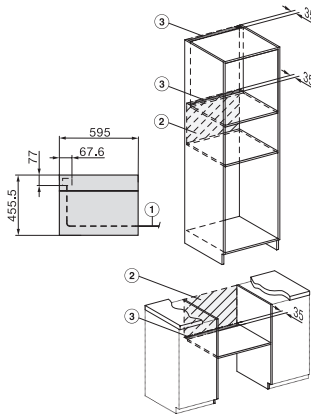

H 7145 BM

Kompaktní pečicí trouba s mikrovlnou

v elegantním černém designu, automatické programy, kombinované provozní způsoby

side view H7000 BM, installation drawings

built-in H7000 BM, installation drawing

built-in H7000 BM build-under, installation drawings

installation H7000 BM, installation drawing

Installation H7000BM, installation drawings, GB, AUS

side view H7000 BM build-under, installation drawings