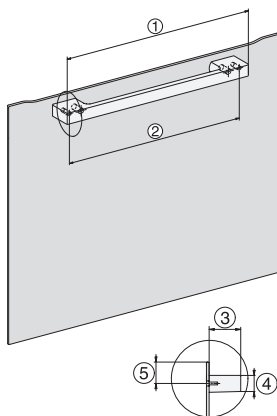

H 7365 B

Pečicí trouba

v elegantním černém designu s pokrmovým teploměrem a úpravou PerfectClean.

installation H7000 XL, installation drawing

installation H7000 XL, installation drawing, GB, AU

side view H7000 XL, installation drawings

built-in H7000 XL, installation drawing

Installation H7000 XL underframe, installation drawings

side view H7000 XL build-under, installation drawing

H7x65BP, H7145BM, H7165B, H7365B, H2756B, H2765B/BP, DGC7151, DGC7351 installation drawings