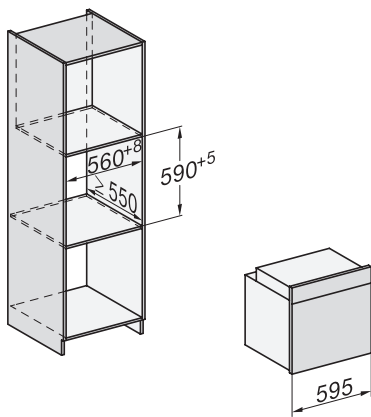

H 7365 B

Pečicí trouba

v elegantním černém designu s pokrmovým teploměrem a úpravou PerfectClean.

installation H7000 XL, installation drawing

installation H7000 XL, installation drawing, GB, AU

side view H7000 XL, installation drawings

built-in H7000 XL, installation drawing

Installation H7000 XL underframe, installation drawings

side view H7000 XL build-under, installation drawing

H7x65BP, H7145BM, H7165B, H7365B, H2756B, H2765B/BP, DGC7151, DGC7351 installation drawings