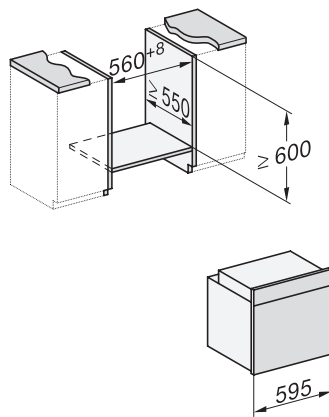

H 7365 B

Pečicí trouba

v elegantním černém designu s pokrmovým teploměrem a úpravou PerfectClean.

installation H7000 XL, installation drawing

installation H7000 XL, installation drawing, GB, AU

side view H7000 XL, installation drawings

built-in H7000 XL, installation drawing

Installation H7000 XL underframe, installation drawings

side view H7000 XL build-under, installation drawing

H7x65BP, H7145BM, H7165B, H7365B, H2756B, H2765B/BP, DGC7151, DGC7351 installation drawings