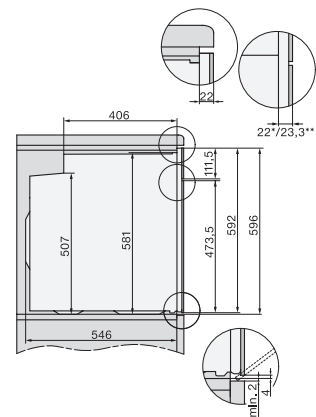

H 7365 B

Pečicí trouba

v elegantním černém designu s pokrmovým teploměrem a úpravou PerfectClean.

installation H7000 XL, installation drawing

installation H7000 XL, installation drawing, GB, AU

side view H7000 XL, installation drawings

built-in H7000 XL, installation drawing

Installation H7000 XL underframe, installation drawings

side view H7000 XL build-under, installation drawing

H7x65BP, H7145BM, H7165B, H7365B, H2756B, H2765B/BP, DGC7151, DGC7351 installation drawings