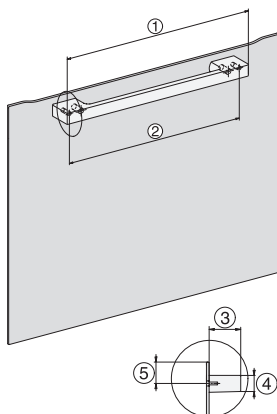

H 7165 B

Pečící trouba

v elegantním černém designu se síťovým propojením a úpravou PerfectClean.

installation H7000 XL, installation drawing

installation H7000 XL, installation drawing, GB, AU

side view H7000 XL, installation drawings

built-in H7000 XL, installation drawing

Installation H7000 XL underframe, installation drawings

side view H7000 XL build-under, installation drawing

H7x65BP, H7145BM, H7165B, H7365B, H2756B, H2765B/BP, DGC7151, DGC7351 installation drawings