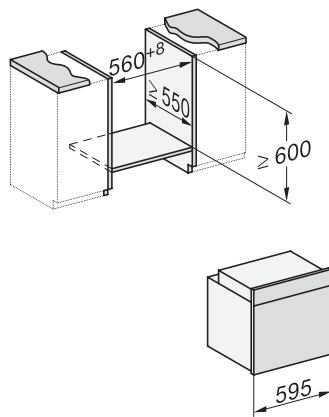

H 7165 B

Pečící trouba

v elegantním černém designu se síťovým propojením a úpravou PerfectClean.

installation H7000 XL, installation drawing

installation H7000 XL, installation drawing, GB, AU

side view H7000 XL, installation drawings

built-in H7000 XL, installation drawing

Installation H7000 XL underframe, installation drawings

side view H7000 XL build-under, installation drawing

H7x65BP, H7145BM, H7165B, H7365B, H2756B, H2765B/BP, DGC7151, DGC7351 installation drawings