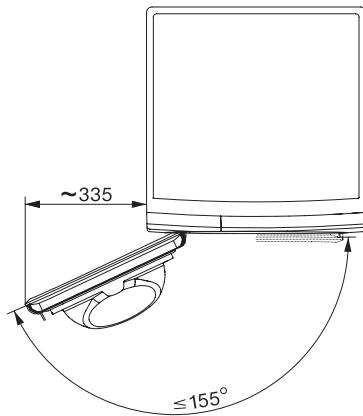

TWV780WP Passion
Sušička s tepelným čerpadlem T1:
A+++ -10 % | 9 kg | M Touch | SteamFinish | SilenceDrum

T1 installation drawing, facia 5 degree, measures in mm

T1 drawing, facia 5 degree, measures in mm

T1 drawing, facia 5 degree, with porthole, measures in mm

T1 drawing, facia 5 degree, measures in mm