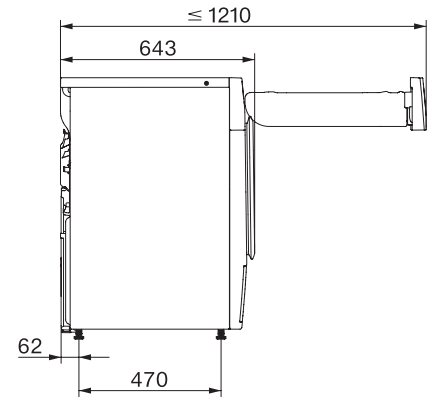

TWV780WP Passion
Sušička s tepelným čerpadlem T1:
A+++ -10 % | 9 kg | M Touch | SteamFinish | SilenceDrum

T1 installation drawing, facia 5 degree, measures in mm

T1 drawing, facia 5 degree, measures in mm

T1 drawing, facia 5 degree, with porthole, measures in mm

T1 drawing, facia 5 degree, measures in mm