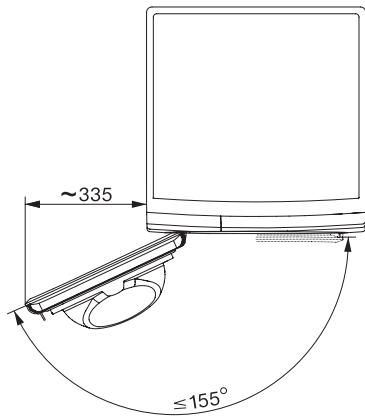

TWR780WP Eco&Steam&9kg
Sušička s tepelným čerpadlem T1:
A+++ -10 % | 9 kg | M Touch | SteamFinish | SilenceDrum

T1 installation drawing, facia 5 degree, measures in mm

T1 drawing, facia 5 degree, measures in mm

T1 drawing, facia 5 degree, with porthole, measures in mm

T1 drawing, facia 5 degree, measures in mm