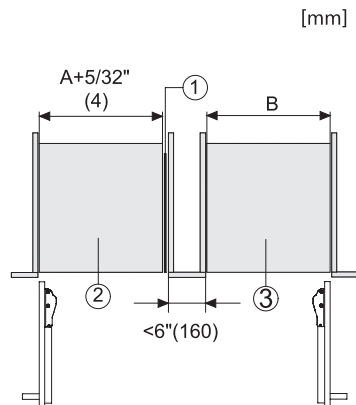

K 2802 Vi  
Chladnička MasterCool  
pro prvotřídní design a techniku velkého formátu

Opening angle 90°/115°, right side stop, MasterCool (Sketch) \*footnote

Side-by-side, MasterCool, without partition wall, with heating mat (Sketch) (with footnote)

K2801Vi, K2811Vi, K2802Vi, K2812Vi, inner space, MasterCool, installation drawings

KFP3005ed/cs, KFP3004ed/cs, Front panel, Front dimensions, MasterCool II, installation drawings

Sideview, MasterCool, Sketch

Example for dimensioning Side-by-side-Combination MasterCool (Sketch) (\*footnote) (only for EUROPE)

Side-by-Side, MasterCool, footnote, installation drawings

K2801Vi, K2811Vi, K2801SF, K2811SF, installation, MasterCool, \*footnote, installation drawings

Example for dimensioning Side-by-side-Combination MasterCool (Sketch) (\*footnote) (only for EUROPE)