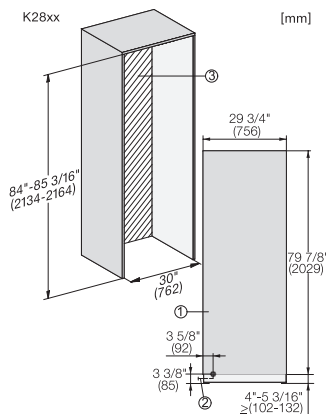

K 2802 Vi  
Chladnička MasterCool  
pro prvotřídní design a techniku velkého formátu

Opening angle 90°/115°, right side stop, MasterCool (Sketch) \*footnote

Side-by-side, MasterCool, without partition wall, with heating mat (Sketch) (with footnote)

K2801Vi, K2811Vi, K2802Vi, K2812Vi, inner space, MasterCool, installation drawings

KFP3005ed/cs, KFP3004ed/cs, Front panel, Front dimensions, MasterCool II, installation drawings

Sideview, MasterCool, Sketch

Example for dimensioning Side-by-side-Combination MasterCool (Sketch) (\*footnote) (only for EUROPE)

Side-by-Side, MasterCool, footnote, installation drawings

K2801Vi, K2811Vi, K2801SF, K2811SF, installation, MasterCool, \*footnote, installation drawings

Example for dimensioning Side-by-side-Combination MasterCool (Sketch) (\*footnote) (only for EUROPE)