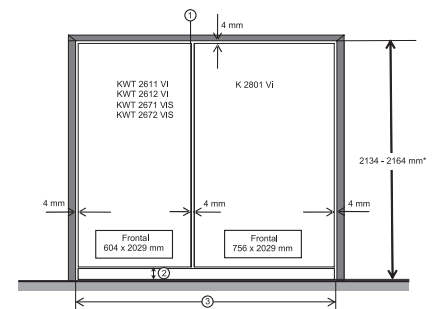

K 2802 Vi  
Chladnička MasterCool  
pro prvotřídní design a techniku velkého formátu

Opening angle 90°/115°, right side stop, MasterCool (Sketch) \*footnote

Side-by-side, MasterCool, without partition wall, with heating mat (Sketch) (with footnote)

K2801Vi, K2811Vi, K2802Vi, K2812Vi, inner space, MasterCool, installation drawings

KFP3005ed/cs, KFP3004ed/cs, Front panel, Front dimensions, MasterCool II, installation drawings

Sideview, MasterCool, Sketch

Example for dimensioning Side-by-side-Combination MasterCool (Sketch) (\*footnote) (only for EUROPE)

Side-by-Side, MasterCool, footnote, installation drawings

K2801Vi, K2811Vi, K2801SF, K2811SF, installation, MasterCool, \*footnote, installation drawings