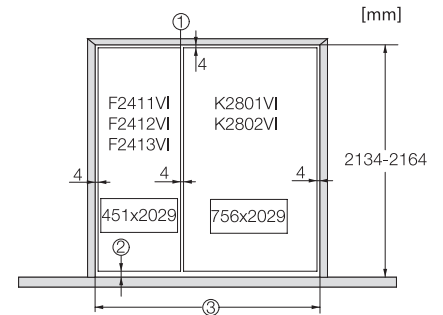

K 2802 Vi  
Chladnička MasterCool  
pro prvotřídní design a techniku velkého formátu

Opening angle 90°/115°, right side stop, MasterCool (Sketch) \*footnote

Side-by-side, MasterCool, without partition wall, with heating mat (Sketch) (with footnote)

K2801Vi, K2811Vi, K2802Vi, K2812Vi, inner space, MasterCool, installation drawings

KFP3005ed/cs, KFP3004ed/cs, Front panel, Front dimensions, MasterCool II, installation drawings

Sideview, MasterCool, Sketch