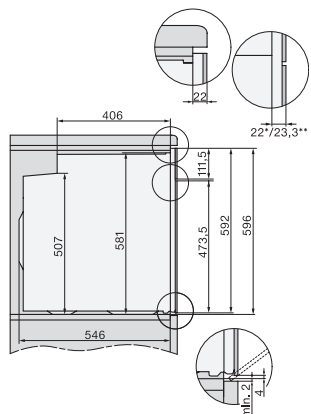

H 7262 BP  
 Pečící trouba  
 s textovým displejem, pokrmovým teploměrem a pyrolýzou

installation H7000 XL, installation drawing

installation H7000 XL, installation drawing, GB, AU

side view H7000 XL, installation drawings

built-in H7000 XL, installation drawing

Installation H7000 XL underframe, installation drawings

H7000 handle, glass, installation drawings

Installation H7000 BM XL, installation drawings

side view H7000 XL build-under, installation drawing