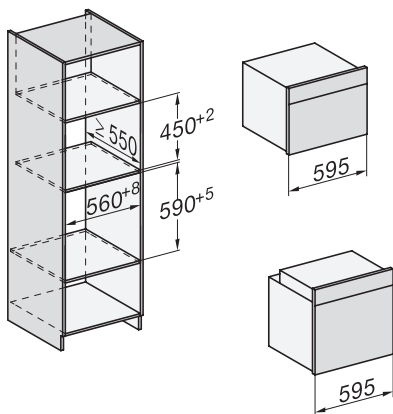

H 7262 BP  
 Pečící trouba  
 s textovým displejem, pokrmovým teploměrem a pyrolýzou

installation H7000 XL, installation drawing

installation H7000 XL, installation drawing, GB, AU

side view H7000 XL, installation drawings

built-in H7000 XL, installation drawing

Installation H7000 XL underframe, installation drawings

H7000 handle, glass, installation drawings

Installation H7000 BM XL, installation drawings

side view H7000 XL build-under, installation drawing