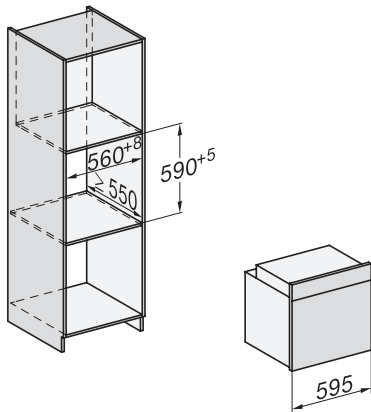

H 7262 BP  
 Pečící trouba  
 s textovým displejem, pokrmovým teploměrem a pyrolýzou

installation H7000 XL, installation drawing

installation H7000 XL, installation drawing, GB, AU

side view H7000 XL, installation drawings

built-in H7000 XL, installation drawing

Installation H7000 XL underframe, installation drawings

H7000 handle, glass, installation drawings

Installation H7000 BM XL, installation drawings

side view H7000 XL build-under, installation drawing