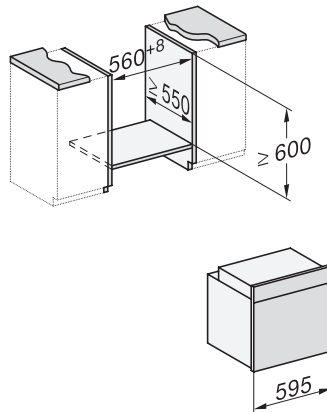

H 7262 BP  
 Pečící trouba  
 s textovým displejem, pokrmovým teploměrem a pyrolýzou

installation H7000 XL, installation drawing

installation H7000 XL, installation drawing, GB, AU

side view H7000 XL, installation drawings

built-in H7000 XL, installation drawing

Installation H7000 XL underframe, installation drawings

H7000 handle, glass, installation drawings

Installation H7000 BM XL, installation drawings

side view H7000 XL build-under, installation drawing