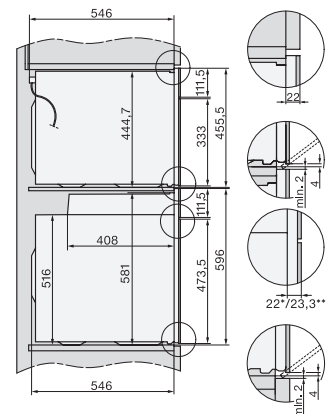

H 7262 BP  
 Pečící trouba  
 s textovým displejem, pokrmovým teploměrem a pyrolýzou

installation H7000 XL, installation drawing

installation H7000 XL, installation drawing, GB, AU

side view H7000 XL, installation drawings

built-in H7000 XL, installation drawing

Installation H7000 XL underframe, installation drawings

H7000 handle, glass, installation drawings

Installation H7000 BM XL, installation drawings

side view H7000 XL build-under, installation drawing