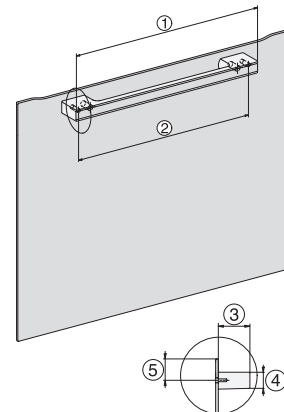

H 7262 BP  
 Pečící trouba  
 s textovým displejem, pokrmovým teploměrem a pyrolýzou

installation H7000 XL, installation drawing

installation H7000 XL, installation drawing, GB, AU

side view H7000 XL, installation drawings

built-in H7000 XL, installation drawing

Installation H7000 XL underframe, installation drawings

H7000 handle, glass, installation drawings

Installation H7000 BM XL, installation drawings

side view H7000 XL build-under, installation drawing