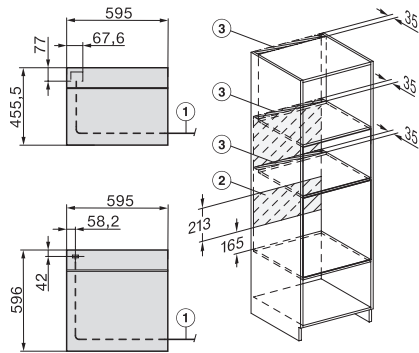

H 7262 BP
Pečící trouba
s textovým displejem, pokrmovým teploměrem a pyrolýzou

Installation Kombi BM XL, installation drawings