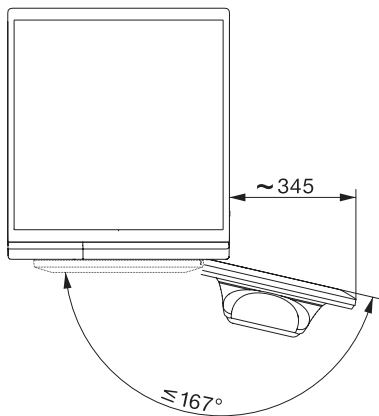

WTW870WPM PWash&TDos 9/6kg  
Pračka se sušičkou WT1:

WT1 9/6 kg, installation drawing, slanted facia or straight facia, measures in mm

WT1 9/6 kg, drawing, slanted facia or straight facia, measures in mm

WT1 9/6 kg, drawing, slanted facia or straight facia, measures in mm

WT1 9/6 kg, drawing, slanted facia or straight facia, measures in mm