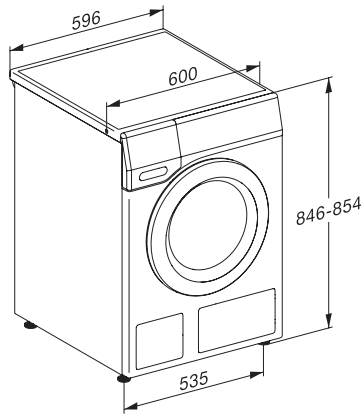

WTW870WPM PWash&TDos 9/6kg  
Pračka se sušičkou WT1:

WT1 9/6 kg, installation drawing, slanted facia or straight facia, measures in mm

WT1 9/6 kg, drawing, slanted facia or straight facia, measures in mm