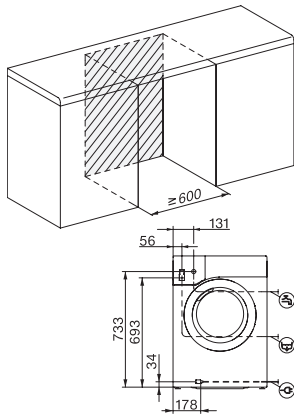

WTW870WPM PWash&TDos 9/6kg  
Pračka se sušičkou WT1:

WT1 9/6 kg, installation drawing, slanted facia or straight facia, measures in mm

WT1 9/6 kg, drawing, slanted facia or straight facia, measures in mm

WT1 9/6 kg, drawing, slanted facia or straight facia, measures in mm

WT1 9/6 kg, drawing, slanted facia or straight facia, measures in mm