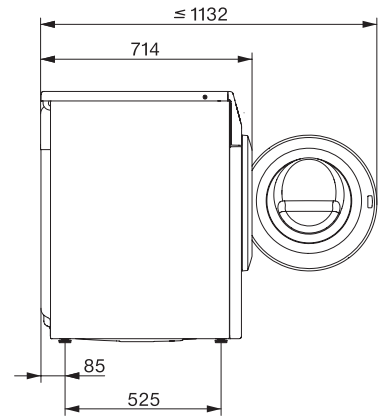

WTW870WPM PWash&TDos 9/6kg  
Pračka se sušičkou WT1:

WT1 9/6 kg, installation drawing, slanted facia or straight facia, measures in mm

WT1 9/6 kg, drawing, slanted facia or straight facia, measures in mm

WT1 9/6 kg, drawing, slanted facia or straight facia, measures in mm

WT1 9/6 kg, drawing, slanted facia or straight facia, measures in mm