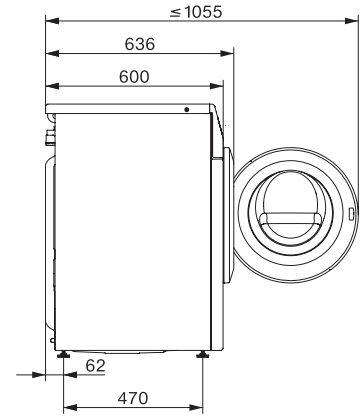

A | 9 kg | 1 400 ot/min | automatické dávkování | předžehlení | Miele@home

W1 installation drawing, slanted facia or straight facia, measures in mm

W1 drawing, slanted facia or straight facia, measures in mm

W1 drawing, slanted facia or straight facia, measures in mm

W1 drawing, slanted facia or straight facia, measures in mm