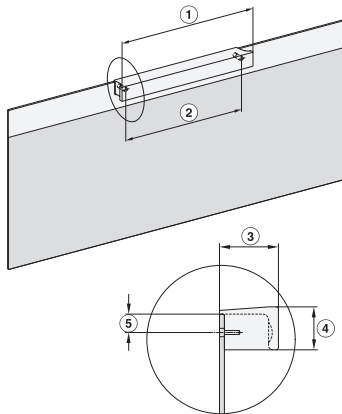

H 7890 BP

90 cm široká pečicí trouba

v perfektně kombinovatelném designu s pokrmyvým teploměrem a BrillantLight.

built-in H7000 90, installation drawing

built-in H7000 90 build-under, installation drawing

installation H7000 90, installation drawing

H7890BP, installation drawings

side view H7000 90, installation drawing

side view H7000 90 build-under, installation drawings