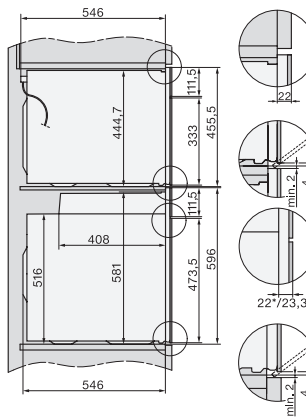

H 7264 BP

Pečičí trouba

v perfektně kombinovat. designu s text. displejem, síť. propojením a pyrolýzou.

installation H7000 XL, installation drawing

side view H7000 XL, installation drawings

built-in H7000 XL, installation drawing

Installation H7000 XL underframe, installation drawings

H2x6x-1B/BP/E/EP/1/P, H2850BP, H7x6xB/BP/BPX, H2x6xB, installation drawings

H7000 handle, installation drawing

Installation H7000 BM XL, installation drawings

side view Kombi BM XL, installation drawings

Installation Kombi BM XL, installation drawings