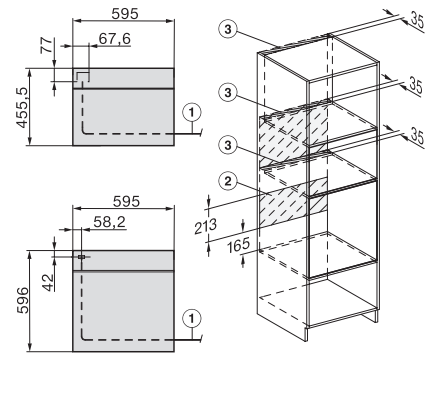

H 7264 BP

Pečičí trouba

v perfektně kombinovat. designu s text. displejem, síť. propojením a pyrolýzou.

installation H7000 XL, installation drawing

side view H7000 XL, installation drawings

built-in H7000 XL, installation drawing

Installation H7000 XL underframe, installation drawings

H2x6x-1B/BP/E/EP/1/P, H2850BP, H7x6xB/BP/BPX, H2x6xB, installation drawings

H7000 handle, installation drawing

Installation H7000 BM XL, installation drawings

side view Kombi BM XL, installation drawings

Installation Kombi BM XL, installation drawings