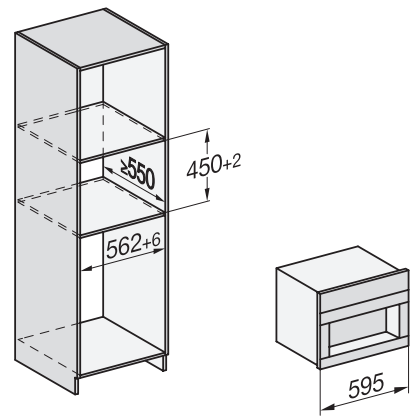

CVA7000, Built-in larder unit for appliances with fresh water connection (built in)

CVA7000, installation (installation drawings)