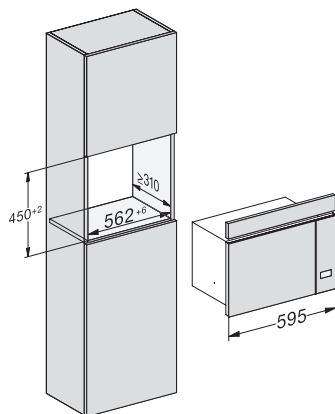

M 2234 SC

Vestavná mikrovlnná trouba

s bočním sensorovým ovládáním pro pohodlnou manipulaci.

M2230SC, installation drawings

M2230SC, installation drawings

M223xSC, installation drawings

M223xSC, installation drawings

M223xSC, installation drawing

M223xSC, AB45-2, side view installation drawing

M223xSC, AB45-2, installation drawing

M223xSC, AB42-1, installation drawing

M223xSC, AB42-1, installation drawing

M 2234 SC

Vestavná mikrovlnná trouba