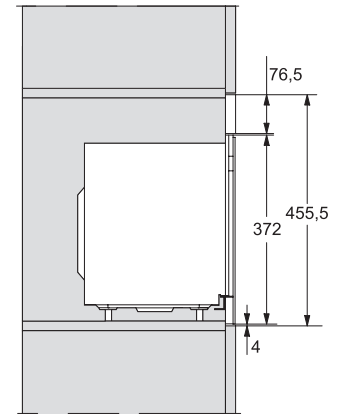

M 2234 SC

Vestavná mikrovlnná trouba

s bočním sensorovým ovládáním pro pohodlnou manipulaci.

M2230SC, installation drawings

M2230SC, installation drawings

M223xSC, installation drawings

M223xSC, installation drawings

M223xSC, installation drawing

M223xSC, AB45-2, side view installation drawing

M223xSC, AB45-2, installation drawing

M223xSC, AB42-1, installation drawing

M223xSC, AB42-1, installation drawing

M 2234 SC

Vestavná mikrovlnná trouba