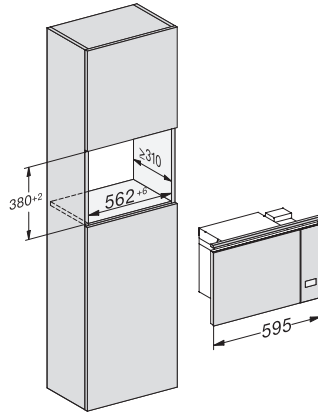

M223xSC, installation drawing

M223xSC, AB45-2, side view installation drawing

M223xSC, AB45-2, installation drawing

M223xSC, AB42-1, installation drawing

M223xSC, AB42-1, installation drawing

M 2234 SC

Vestavná mikrovlnná trouba

s bočním sensorovým ovládáním pro pohodlnou manipulaci.

M223xSC, AB38-1, installation drawing

M223xSC, AB38-1, installation drawing

M223xSC, AB36, installation drawing

M223xSC, AB36, installation drawing

M22xxSC, installation drawing