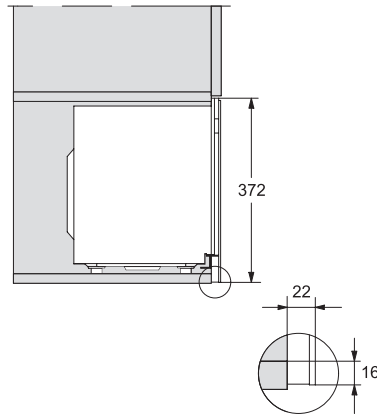

M223xSC, installation drawing

M223xSC, AB45-2, side view installation drawing

M223xSC, AB45-2, installation drawing

M223xSC, AB42-1, installation drawing

M223xSC, AB42-1, installation drawing

M 2234 SC

Vestavná mikrovlnná trouba

s bočním sensorovým ovládáním pro pohodlnou manipulaci.

M223xSC, AB38-1, installation drawing

M223xSC, AB38-1, installation drawing

M223xSC, AB36, installation drawing

M223xSC, AB36, installation drawing

M22xxSC, installation drawing

M22xxSC, installation drawing