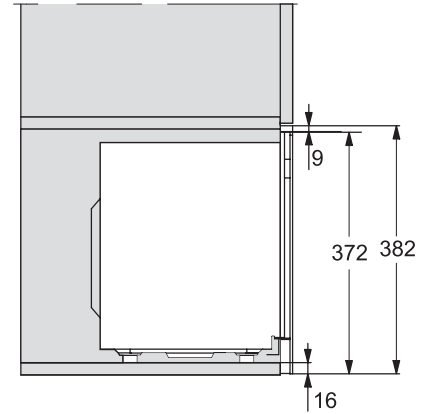

M223xSC, installation drawing

M223xSC, AB45-2, side view installation drawing

M223xSC, AB45-2, installation drawing

M223xSC, AB42-1, installation drawing

M223xSC, AB42-1, installation drawing

M 2234 SC

Vestavná mikrovlnná trouba

s bočním sensorovým ovládáním pro pohodlnou manipulaci.

M223xSC, AB38-1, installation drawing

M223xSC, AB38-1, installation drawing

M223xSC, AB36, installation drawing

M223xSC, AB36, installation drawing

M22xxSC, installation drawing