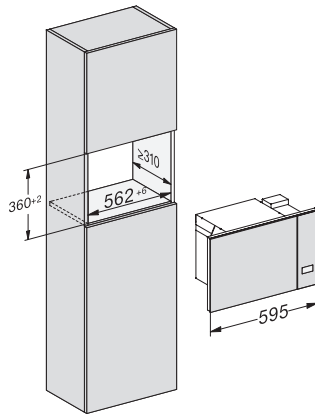

M 2234 SC

Vestavná mikrovlnná trouba

s bočním sensorovým ovládáním pro pohodlnou manipulaci.

M2230SC, installation drawings

M2230SC, installation drawings

M223xSC, installation drawings

M223xSC, installation drawings

M223xSC, installation drawing

M223xSC, AB45-2, side view installation drawing

M223xSC, AB45-2, installation drawing

M223xSC, AB42-1, installation drawing

M223xSC, AB42-1, installation drawing

M 2234 SC

Vestavná mikrovlnná trouba