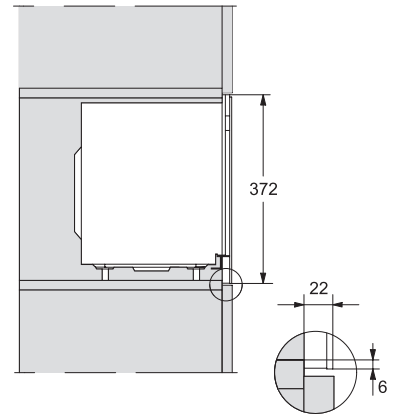

M223xSC, installation drawing

M223xSC, AB45-2, side view installation drawing

M223xSC, AB45-2, installation drawing

M223xSC, AB42-1, installation drawing

M223xSC, AB42-1, installation drawing

M 2234 SC

Vestavná mikrovlnná trouba

s bočním sensorovým ovládáním pro pohodlnou manipulaci.

M223xSC, AB38-1, installation drawing

M223xSC, AB38-1, installation drawing

M223xSC, AB36, installation drawing

M223xSC, AB36, installation drawing

M22xxSC, installation drawing

M22xxSC, installation drawing