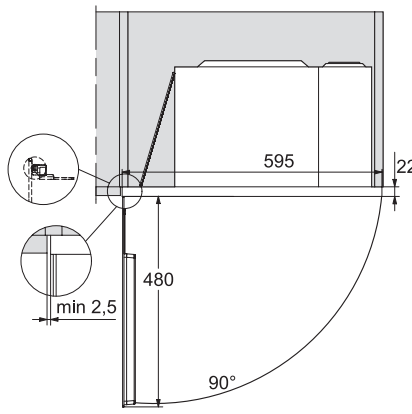

M 2234 SC

Vestavná mikrovlnná trouba

s bočním sensorovým ovládáním pro pohodlnou manipulaci.

M2230SC, installation drawings

M2230SC, installation drawings

M223xSC, installation drawings

M223xSC, installation drawings

M223xSC, installation drawing

M223xSC, AB45-2, side view installation drawing

M223xSC, AB45-2, installation drawing

M223xSC, AB42-1, installation drawing

M223xSC, AB42-1, installation drawing

M 2234 SC

Vestavná mikrovlnná trouba