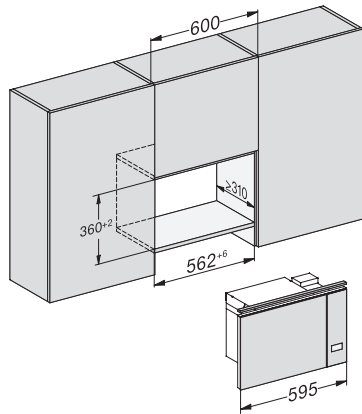

M223xSC, installation drawing

M223xSC, AB45-2, side view installation drawing

M223xSC, AB45-2, installation drawing

M223xSC, AB42-1, installation drawing

M223xSC, AB42-1, installation drawing

M 2234 SC

Vestavná mikrovlnná trouba

s bočním sensorovým ovládáním pro pohodlnou manipulaci.

M223xSC, AB38-1, installation drawing

M223xSC, AB38-1, installation drawing

M223xSC, AB36, installation drawing

M223xSC, AB36, installation drawing

M22xxSC, installation drawing