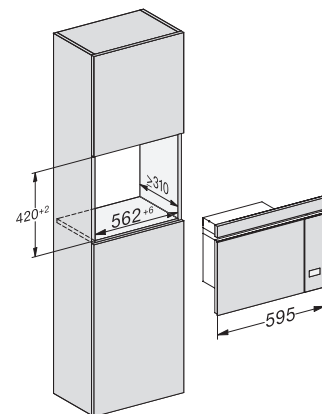

M223xSC, installation drawing

M223xSC, AB45-2, side view installation drawing

M223xSC, AB45-2, installation drawing

M223xSC, AB42-1, installation drawing

M223xSC, AB42-1, installation drawing

M 2234 SC

Vestavná mikrovlnná trouba

s bočním sensorovým ovládáním pro pohodlnou manipulaci.

M223xSC, AB38-1, installation drawing

M223xSC, AB38-1, installation drawing

M223xSC, AB36, installation drawing

M223xSC, AB36, installation drawing

M22xxSC, installation drawing