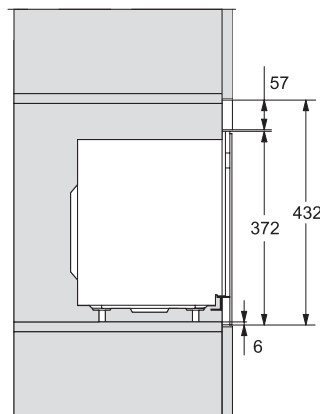

M 2234 SC

Vestavná mikrovlnná trouba

s bočním sensorovým ovládáním pro pohodlnou manipulaci.

M2230SC, installation drawings

M2230SC, installation drawings

M223xSC, installation drawings

M223xSC, installation drawings

M223xSC, installation drawing

M223xSC, AB45-2, side view installation drawing

M223xSC, AB45-2, installation drawing

M223xSC, AB42-1, installation drawing

M223xSC, AB42-1, installation drawing

M 2234 SC

Vestavná mikrovlnná trouba