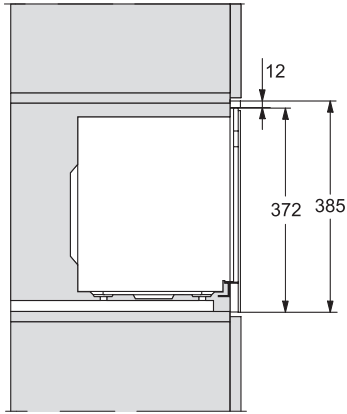

M223xSC, installation drawing

M223xSC, AB45-2, side view installation drawing

M223xSC, AB45-2, installation drawing

M223xSC, AB42-1, installation drawing

M223xSC, AB42-1, installation drawing

M 2234 SC

Vestavná mikrovlnná trouba

s bočním sensorovým ovládáním pro pohodlnou manipulaci.

M223xSC, AB38-1, installation drawing

M223xSC, AB38-1, installation drawing

M223xSC, AB36, installation drawing

M223xSC, AB36, installation drawing

M22xxSC, installation drawing