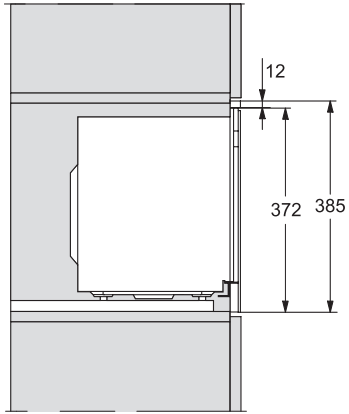

M223xSC, AB45-2, side view installation drawing

M223xSC, AB45-2, installation drawing

M223xSC, AB42-1, installation drawing

M223xSC, AB42-1, installation drawing

M 2230 SC

Vestavná mikrovlnná trouba

s bočním sensorovým ovládním pro pohodlnou manipulaci.

M223xSC, AB38-1, installation drawing

M223xSC, AB38-1, installation drawing

M223xSC, AB36, installation drawing

M223xSC, AB36, installation drawing

M22xxSC, installation drawing

M22xxSC, installation drawing