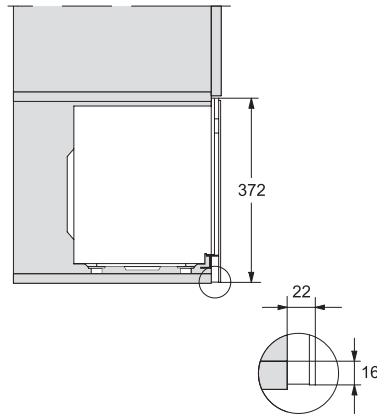

M223xSC, AB45-2, side view installation drawing

M223xSC, AB45-2, installation drawing

M223xSC, AB42-1, installation drawing

M223xSC, AB42-1, installation drawing

M 2230 SC

Vestavná mikrovlnná trouba

s bočním sensorovým ovládním pro pohodlnou manipulaci.

M223xSC, AB38-1, installation drawing

M223xSC, AB38-1, installation drawing

M223xSC, AB36, installation drawing

M223xSC, AB36, installation drawing

M22xxSC, installation drawing

M22xxSC, installation drawing