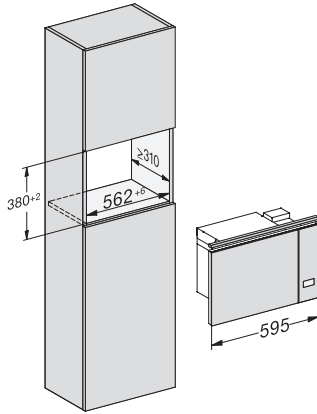

M223xSC, AB45-2, side view installation drawing

M223xSC, AB45-2, installation drawing

M223xSC, AB42-1, installation drawing

M223xSC, AB42-1, installation drawing

M 2230 SC

Vestavná mikrovlnná trouba

s bočním sensorovým ovládním pro pohodlnou manipulaci.

M223xSC, AB38-1, installation drawing

M223xSC, AB38-1, installation drawing

M223xSC, AB36, installation drawing

M223xSC, AB36, installation drawing

M22xxSC, installation drawing

M22xxSC, installation drawing