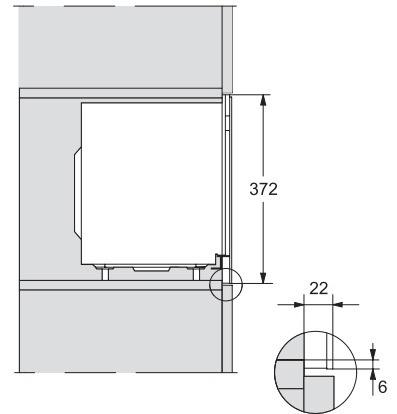

M223xSC, AB45-2, side view installation drawing

M223xSC, AB45-2, installation drawing

M223xSC, AB42-1, installation drawing

M223xSC, AB42-1, installation drawing

M 2230 SC

Vestavná mikrovlnná trouba

s bočním sensorovým ovládním pro pohodlnou manipulaci.

M223xSC, AB38-1, installation drawing

M223xSC, AB38-1, installation drawing

M223xSC, AB36, installation drawing

M223xSC, AB36, installation drawing

M22xxSC, installation drawing

M22xxSC, installation drawing