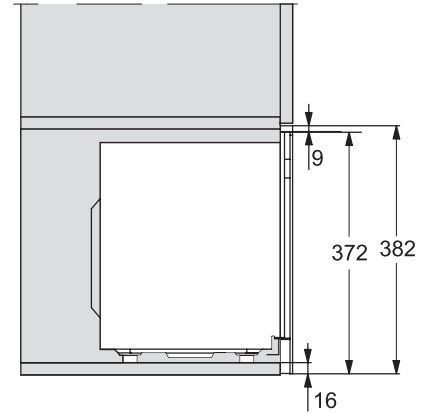

M223xSC, AB45-2, side view installation drawing

M223xSC, AB45-2, installation drawing

M223xSC, AB42-1, installation drawing

M223xSC, AB42-1, installation drawing

M 2230 SC

Vestavná mikrovlnná trouba

s bočním sensorovým ovládním pro pohodlnou manipulaci.

M223xSC, AB38-1, installation drawing

M223xSC, AB38-1, installation drawing

M223xSC, AB36, installation drawing

M223xSC, AB36, installation drawing

M22xxSC, installation drawing

M22xxSC, installation drawing