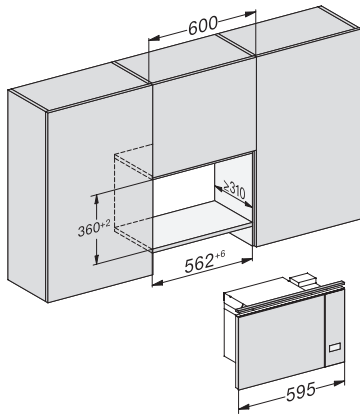

M223xSC, AB45-2, side view installation drawing

M223xSC, AB45-2, installation drawing

M223xSC, AB42-1, installation drawing

M223xSC, AB42-1, installation drawing

M 2230 SC

Vestavná mikrovlnná trouba

s bočním sensorovým ovládním pro pohodlnou manipulaci.

M223xSC, AB38-1, installation drawing

M223xSC, AB38-1, installation drawing

M223xSC, AB36, installation drawing

M223xSC, AB36, installation drawing

M22xxSC, installation drawing

M22xxSC, installation drawing