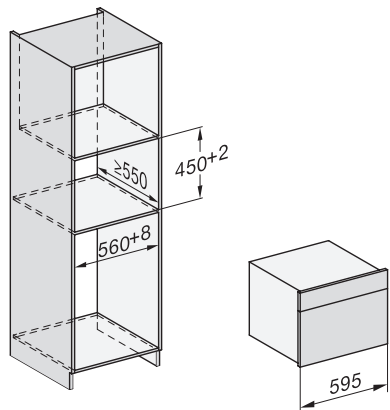

Installation\_DG\_DGM\_DGC\_XL\_ESW7x10\_EVS7010, installation drawings

ESW7x10, EVS7010, DG7x4x, DGM7x4x installation drawings

built-in DG DGM DGC XL build-under, installation drawing

Screw joint DG DGM, installation drawing

DG DGM, installation drawing

side view DG DGM, installation drawings

DG 2840

Vestavná parní trouba  
pro zdravé vaření s automatickými programy.

Installation DG, installation drawing