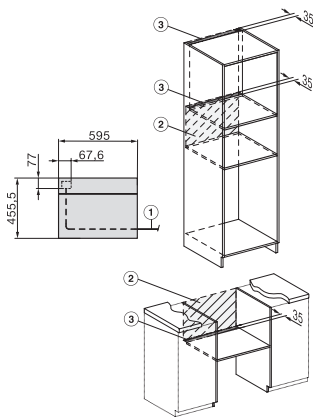

H 7840 BMX

Kompaktní pečicí trouba s mikrovlnou bez rukojeti
v perfektně kombinovatelném designu s autom. programy a pokrmovým teploměrem.

side view H7000 BM, installation drawings

built-in H7000 BM, installation drawing

built-in H7000 BM build-under, installation drawings

installation H7000 BM, installation drawing

Installation H7000 BM XL, installation drawings

side view H7000 BM build-under, installation drawings

side view Kombi BM XL, installation drawings