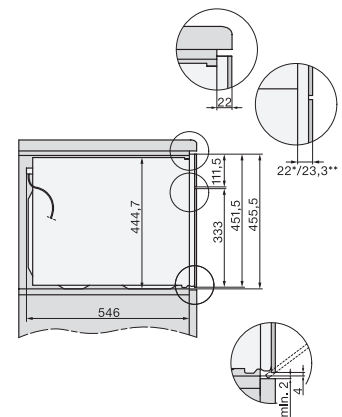

H 7840 BMX

Kompaktní pečicí trouba s mikrovlnou bez rukojeti
v perfektně kombinovatelném designu s autom. programy a pokrmovým teploměrem.

side view H7000 BM, installation drawings

built-in H7000 BM, installation drawing

built-in H7000 BM build-under, installation drawings

installation H7000 BM, installation drawing

Installation H7000 BM XL, installation drawings

side view H7000 BM build-under, installation drawings

side view Kombi BM XL, installation drawings