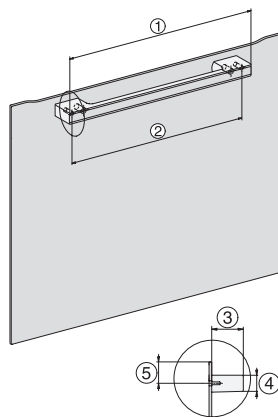

H 7840 BM

Kompaktní pečicí trouba s mikrovlnou

v perfektně kombinovatelném designu s autom. programy a pokrmovým teploměrem.

side view H7000 BM, installation drawings

built-in H7000 BM, installation drawing

built-in H7000 BM build-under, installation drawings

installation H7000 BM, installation drawing

H7000 handle, glass, installation drawings

Installation H7000 BM XL, installation drawings

side view H7000 BM build-under, installation drawings