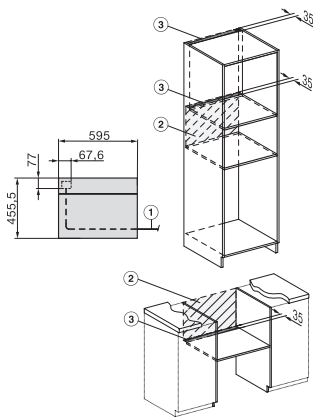

H 7840 BM

Kompaktní pečicí trouba s mikrovlnou

v perfektně kombinovatelném designu s autom. programy a pokrmovým teploměrem.

side view H7000 BM, installation drawings

built-in H7000 BM, installation drawing

built-in H7000 BM build-under, installation drawings

installation H7000 BM, installation drawing

H7000 handle, glass, installation drawings

Installation H7000 BM XL, installation drawings

side view H7000 BM build-under, installation drawings