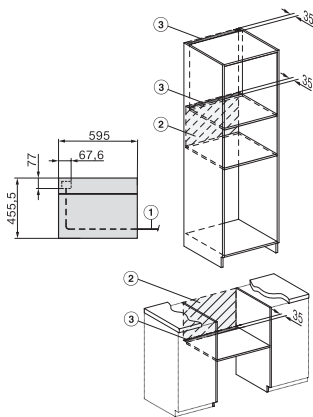

## H 7840 BM

Kompaktní pečicí trouba s mikrovlnou

v perfektně kombinovatelném designu s autom. programy a pokrmovým teploměrem.

side view H7000 BM, installation drawings

built-in H7000 BM, installation drawing

built-in H7000 BM build-under, installation drawings

installation H7000 BM, installation drawing

H7000 handle, glass, installation drawings

Installation H7000 BM XL, installation drawings

side view H7000 BM build-under, installation drawings