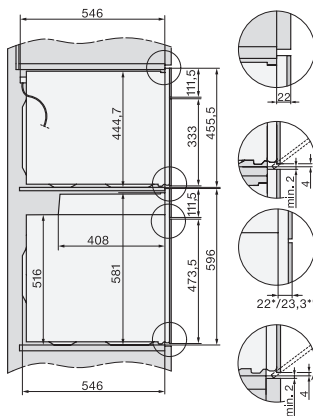

H 7440 BMX

Kompaktní pečicí trouba s mikrovlnou bez rukojeti
s automatickými programy a kombinovanými provozními způsoby

side view H7000 BM, installation drawings

built-in H7000 BM, installation drawing

built-in H7000 BM build-under, installation drawings

installation H7000 BM, installation drawing

Installation H7000 BM XL, installation drawings

side view H7000 BM build-under, installation drawings

side view Kombi BM XL, installation drawings

Installation Kombi BM XL, installation drawings