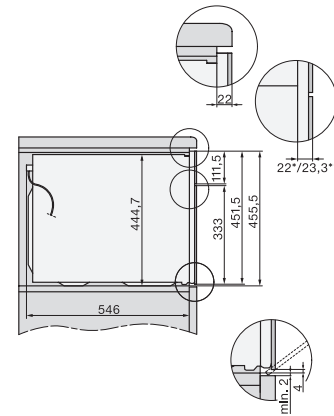

H 7440 BMX

Kompaktní pečicí trouba s mikrovlnou bez rukojeti
s automatickými programy a kombinovanými provozními způsoby

side view H7000 BM, installation drawings

built-in H7000 BM, installation drawing

built-in H7000 BM build-under, installation drawings

installation H7000 BM, installation drawing

Installation H7000 BM XL, installation drawings

side view H7000 BM build-under, installation drawings

side view Kombi BM XL, installation drawings

Installation Kombi BM XL, installation drawings