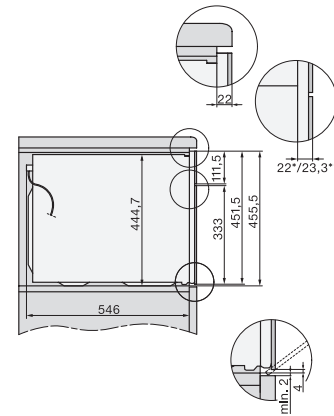

## H 7440 BMX

Kompaktní pečicí trouba s mikrovlnou bez rukojeti  
s automatickými programy a kombinovanými provozními způsoby

side view H7000 BM, installation drawings

built-in H7000 BM, installation drawing

built-in H7000 BM build-under, installation drawings

installation H7000 BM, installation drawing

Installation H7000 BM XL, installation drawings

side view H7000 BM build-under, installation drawings

side view Kombi BM XL, installation drawings