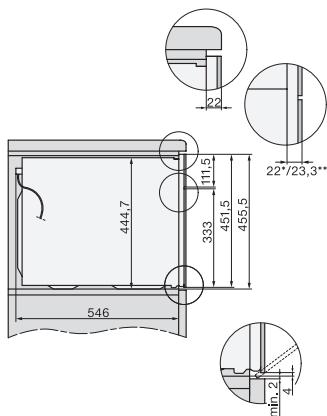

H 7440 BM

Kompaktní pečicí trouba s mikrovlnou
s automatickými programy a kombinovanými provozními způsoby

side view H7000 BM, installation drawings

built-in H7000 BM, installation drawing

built-in H7000 BM build-under, installation drawings

installation H7000 BM, installation drawing

H7000 handle, installation drawing

H7000 handle, glass, installation drawings

Installation H7000 BM XL, installation drawings

side view H7000 BM build-under, installation drawings