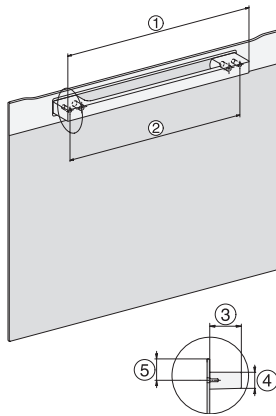

H 7440 BM

Kompaktní pečicí trouba s mikrovlnou
s automatickými programy a kombinovanými provozními způsoby

side view H7000 BM, installation drawings

built-in H7000 BM, installation drawing

built-in H7000 BM build-under, installation drawings

installation H7000 BM, installation drawing

H7000 handle, installation drawing

H7000 handle, glass, installation drawings

Installation H7000 BM XL, installation drawings

side view H7000 BM build-under, installation drawings