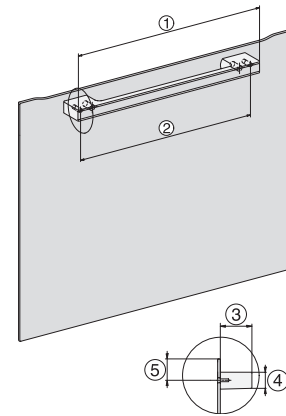

H 7440 BM

Kompaktní pečicí trouba s mikrovlnou
s automatickými programy a kombinovanými provozními způsoby

side view H7000 BM, installation drawings

built-in H7000 BM, installation drawing

built-in H7000 BM build-under, installation drawings

installation H7000 BM, installation drawing

H7000 handle, installation drawing

H7000 handle, glass, installation drawings

Installation H7000 BM XL, installation drawings

side view H7000 BM build-under, installation drawings