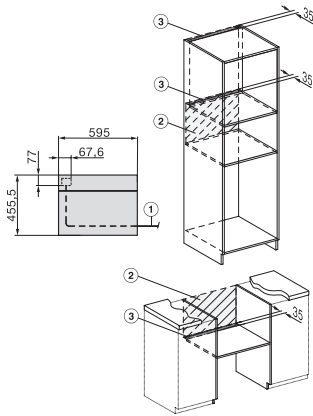

H 7440 BM

Kompaktní pečicí trouba s mikrovlnou
s automatickými programy a kombinovanými provozními způsoby

side view H7000 BM, installation drawings

built-in H7000 BM, installation drawing

built-in H7000 BM build-under, installation drawings

installation H7000 BM, installation drawing

H7000 handle, installation drawing

H7000 handle, glass, installation drawings

Installation H7000 BM XL, installation drawings

side view H7000 BM build-under, installation drawings