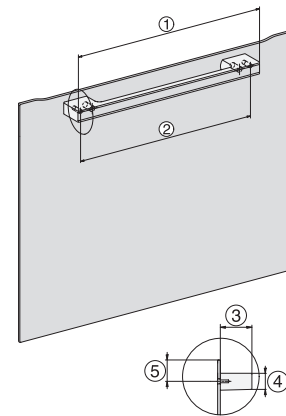

H 7440 BM

Kompaktní pečicí trouba s mikrovlnou
s automatickými programy a kombinovanými provozními způsoby

side view H7000 BM, installation drawings

built-in H7000 BM, installation drawing

built-in H7000 BM build-under, installation drawings

installation H7000 BM, installation drawing

H7000 handle, installation drawing

H7000 handle, glass, installation drawings

Installation H7000 BM XL, installation drawings

side view H7000 BM build-under, installation drawings