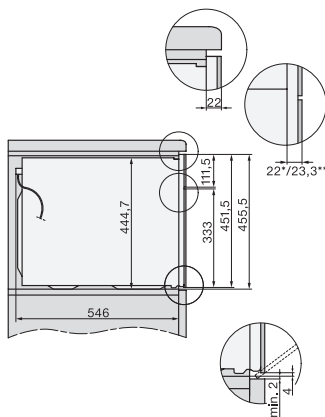

H 7440 BM

Kompaktní pečicí trouba s mikrovlnou
s automatickými programy a kombinovanými provozními způsoby

side view H7000 BM, installation drawings

built-in H7000 BM, installation drawing

built-in H7000 BM build-under, installation drawings

installation H7000 BM, installation drawing

H7000 handle, installation drawing

H7000 handle, glass, installation drawings

Installation H7000 BM XL, installation drawings

side view H7000 BM build-under, installation drawings