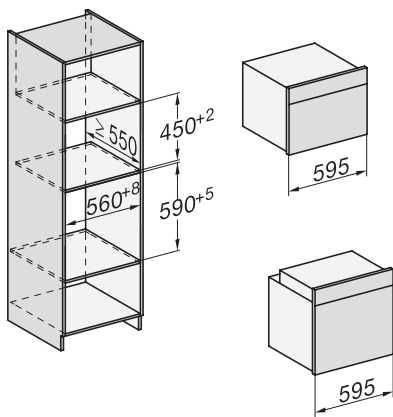

H 7440 BM

Kompaktní pečicí trouba s mikrovlnou
s automatickými programy a kombinovanými provozními způsoby

side view H7000 BM, installation drawings

built-in H7000 BM, installation drawing

built-in H7000 BM build-under, installation drawings

installation H7000 BM, installation drawing

H7000 handle, installation drawing

H7000 handle, glass, installation drawings

Installation H7000 BM XL, installation drawings

side view H7000 BM build-under, installation drawings