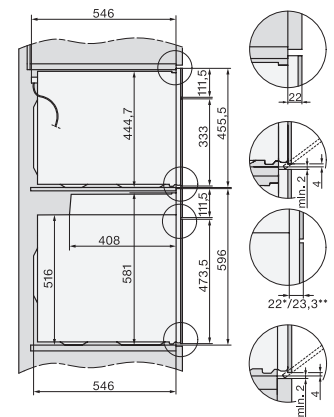

H 7440 BM

Kompaktní pečicí trouba s mikrovlnou
s automatickými programy a kombinovanými provozními způsoby

side view H7000 BM, installation drawings

built-in H7000 BM, installation drawing

built-in H7000 BM build-under, installation drawings

installation H7000 BM, installation drawing

H7000 handle, installation drawing

H7000 handle, glass, installation drawings

Installation H7000 BM XL, installation drawings

side view H7000 BM build-under, installation drawings