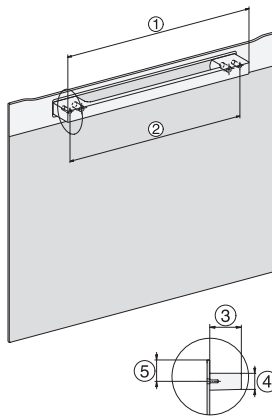

H 7440 BM

Kompaktní pečicí trouba s mikrovlnou
s automatickými programy a kombinovanými provozními způsoby

side view H7000 BM, installation drawings

built-in H7000 BM, installation drawing

built-in H7000 BM build-under, installation drawings

installation H7000 BM, installation drawing

H7000 handle, installation drawing

H7000 handle, glass, installation drawings

Installation H7000 BM XL, installation drawings

side view H7000 BM build-under, installation drawings