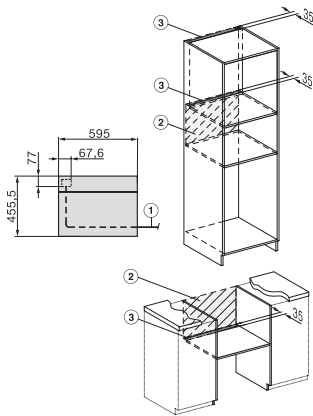

H 7440 BM

Kompaktní pečicí trouba s mikrovlnou
s automatickými programy a kombinovanými provozními způsoby

side view H7000 BM, installation drawings

built-in H7000 BM, installation drawing

built-in H7000 BM build-under, installation drawings

installation H7000 BM, installation drawing

H7000 handle, installation drawing

H7000 handle, glass, installation drawings

Installation H7000 BM XL, installation drawings

side view H7000 BM build-under, installation drawings