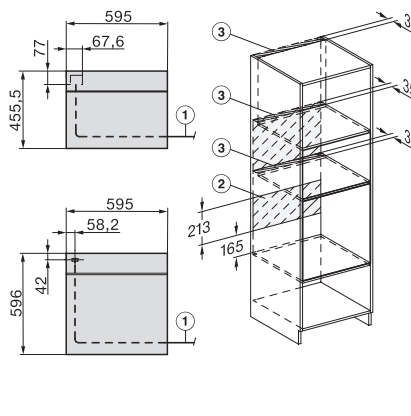

H 7860 BPX

Pečící trouba bez rukojeti

v perfektně kombinovatelném designu s pokrmovým teploměrem a BrillantLight.

installation H7000 XL, installation drawing

side view H7000 XL, installation drawings

built-in H7000 XL, installation drawing

Installation H7000 XL underframe, installation drawings

Installation H7000 BM XL, installation drawings

side view H7000 XL build-under, installation drawing

side view Kombi BM XL, installation drawings

Installation Kombi BM XL, installation drawings