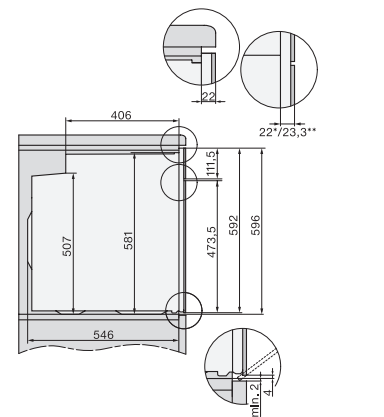

H 7860 BPX

Pečící trouba bez rukojeti

v perfektně kombinovatelném designu s pokrmovým teploměrem a BrillantLight.

installation H7000 XL, installation drawing

side view H7000 XL, installation drawings

built-in H7000 XL, installation drawing

Installation H7000 XL underframe, installation drawings

Installation H7000 BM XL, installation drawings

side view H7000 XL build-under, installation drawing

side view Kombi BM XL, installation drawings

Installation Kombi BM XL, installation drawings