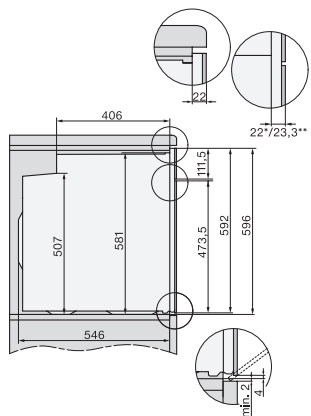

H 7860 BP Pečící trouba

v perfektně kombinovatelném designu s pokrmovým teploměrem a BrillantLight.

installation H7000 XL, installation drawing

side view H7000 XL, installation drawings

built-in H7000 XL, installation drawing

Installation H7000 XL underframe, installation drawings

H7000 handle, glass, installation drawings

Installation H7000 BM XL, installation drawings

side view H7000 XL build-under, installation drawing

side view Kombi BM XL, installation drawings