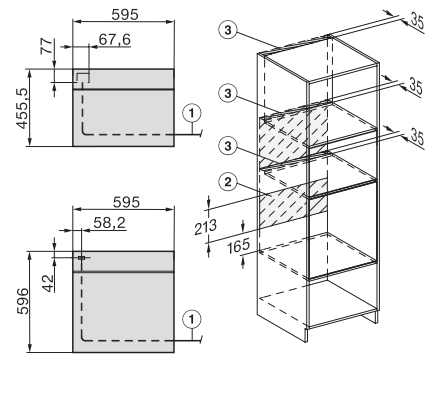

H 7860 BP Pečící trouba

v perfektně kombinovatelném designu s pokrmovým teploměrem a BrillantLight.

installation H7000 XL, installation drawing

side view H7000 XL, installation drawings

built-in H7000 XL, installation drawing

Installation H7000 XL underframe, installation drawings

H7000 handle, glass, installation drawings

Installation H7000 BM XL, installation drawings

side view H7000 XL build-under, installation drawing

side view Kombi BM XL, installation drawings