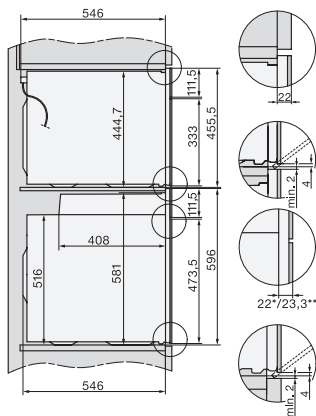

H 7860 BP Pečící trouba

v perfektně kombinovatelném designu s pokrmovým teploměrem a BrillantLight.

installation H7000 XL, installation drawing

side view H7000 XL, installation drawings

built-in H7000 XL, installation drawing

Installation H7000 XL underframe, installation drawings

H7000 handle, glass, installation drawings

Installation H7000 BM XL, installation drawings

side view H7000 XL build-under, installation drawing

side view Kombi BM XL, installation drawings