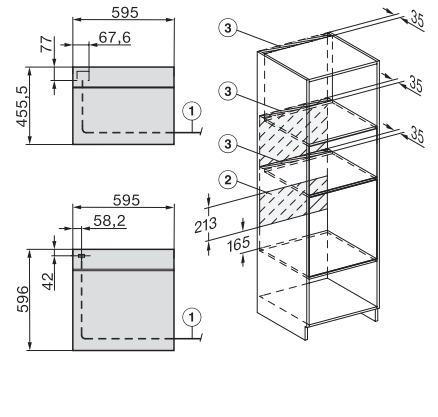

H 7860 BP Pečící trouba

v perfektně kombinovatelném designu s pokrmovým teploměrem a BrillantLight.

installation H7000 XL, installation drawing

side view H7000 XL, installation drawings

built-in H7000 XL, installation drawing

Installation H7000 XL underframe, installation drawings

H7000 handle, glass, installation drawings

Installation H7000 BM XL, installation drawings

side view H7000 XL build-under, installation drawing

side view Kombi BM XL, installation drawings