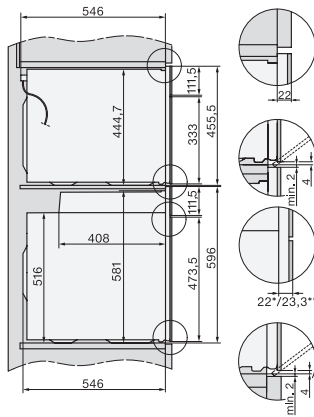

H 7860 BP Pečící trouba

v perfektně kombinovatelném designu s pokrmovým teploměrem a BrillantLight.

installation H7000 XL, installation drawing

side view H7000 XL, installation drawings

built-in H7000 XL, installation drawing

Installation H7000 XL underframe, installation drawings

H7000 handle, glass, installation drawings

Installation H7000 BM XL, installation drawings

side view H7000 XL build-under, installation drawing

side view Kombi BM XL, installation drawings