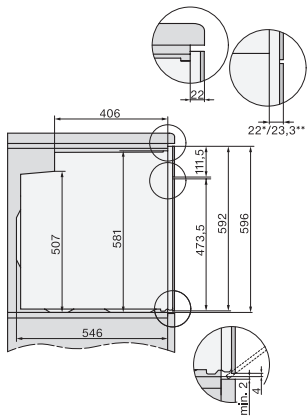

H 7860 BP Pečící trouba

v perfektně kombinovatelném designu s pokrmovým teploměrem a BrillantLight.

installation H7000 XL, installation drawing

side view H7000 XL, installation drawings

built-in H7000 XL, installation drawing

Installation H7000 XL underframe, installation drawings

H7000 handle, glass, installation drawings

Installation H7000 BM XL, installation drawings

side view H7000 XL build-under, installation drawing

side view Kombi BM XL, installation drawings