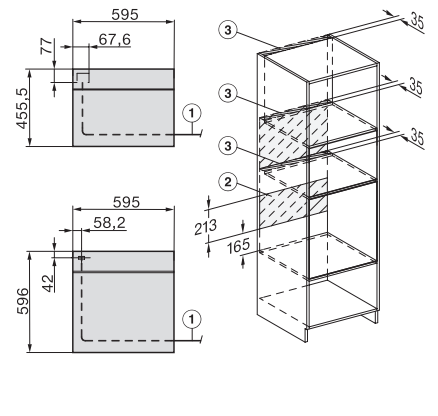

H 7860 BP Pečící trouba

v perfektně kombinovatelném designu s pokrmovým teploměrem a BrillantLight.

installation H7000 XL, installation drawing

side view H7000 XL, installation drawings

built-in H7000 XL, installation drawing

Installation H7000 XL underframe, installation drawings

H7000 handle, installation drawing

Installation H7000 BM XL, installation drawings

side view H7000 XL build-under, installation drawing

side view Kombi BM XL, installation drawings