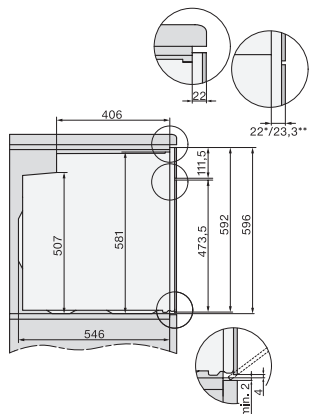

H 7364 BP

Pečicí trouba

v atraktivním nerezovém designu s pokrmovým teploměrem a LED osvětlením.

installation H7000 XL, installation drawing

side view H7000 XL, installation drawings

built-in H7000 XL, installation drawing

Installation H7000 XL underframe, installation drawings

DG2740, DG7140, DGM7340, H2760B/BP, H7140BM, H7x64B/BP, H7x60B/BP installation drawings

Installation H7000 BM XL, installation drawings

side view H7000 XL build-under, installation drawing