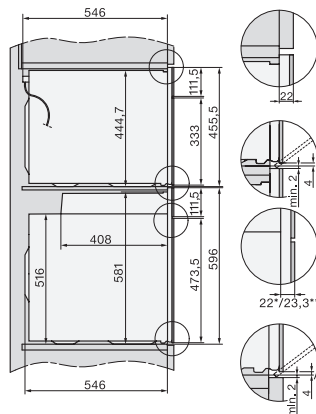

H 7364 BP

Pečicí trouba

v atraktivním nerezovém designu s pokrmovým teploměrem a LED osvětlením.

installation H7000 XL, installation drawing

side view H7000 XL, installation drawings

built-in H7000 XL, installation drawing

Installation H7000 XL underframe, installation drawings

DG2740, DG7140, DGM7340, H2760B/BP, H7140BM, H7x64B/BP, H7x60B/BP installation drawings

Installation H7000 BM XL, installation drawings

side view H7000 XL build-under, installation drawing

side view Kombi BM XL, installation drawings

Installation Kombi BM XL, installation drawings