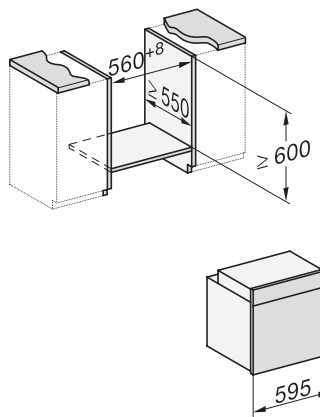

H 7260 BP Pečící trouba

v perfektně kombinovatelném designu s textovým displejem a pyrolýzou.

installation H7000 XL, installation drawing

side view H7000 XL, installation drawings

built-in H7000 XL, installation drawing

Installation H7000 XL underframe, installation drawings

H2x6x-1B/BP/E/EP/I/IP, H2850BP, H7x6xB/BP/BPX, H2x6xB, installation drawings

H7000 handle, installation drawing

Installation H7000 BM XL, installation drawings