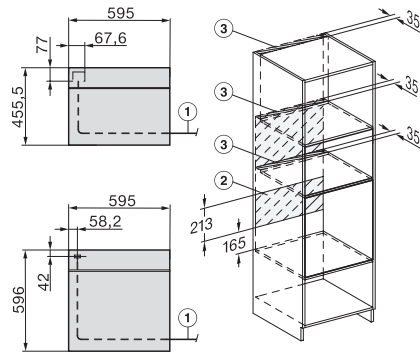

Installation H7000 XL underframe, installation drawings

H2x6x-1B/BP/E/EP/I/IP, H2850BP, H7x6xB/BP/BPX, H2x6xB, installation drawings

H7000 handle, installation drawing

Installation H7000 BM XL, installation drawings

side view H7000 XL build-under, installation drawing

side view Kombi BM XL, installation drawings

H 7260 BP

Pečící trouba

v perfektně kombinovatelném designu s textovým displejem a pyrolýzou.

Installation Kombi BM XL, installation drawings