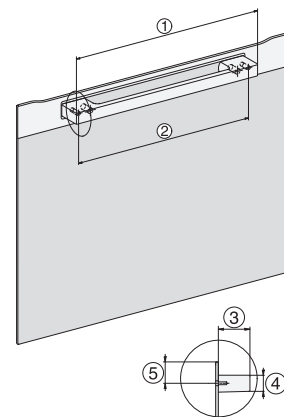

H 7260 BP Pečící trouba

v perfektně kombinovatelném designu s textovým displejem a pyrolýzou.

installation H7000 XL, installation drawing

side view H7000 XL, installation drawings

built-in H7000 XL, installation drawing

Installation H7000 XL underframe, installation drawings

H2x6x-1B/BP/E/EP/I/IP, H2850BP, H7x6xB/BP/BPX, H2x6xB, installation drawings

H7000 handle, installation drawing

Installation H7000 BM XL, installation drawings